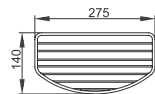

WGL20050

Original Code: GL205
Product Name: Hanging Basket
Main Material: SS304
Finish: Mirror or Satin
Dimensions: 275*140*60