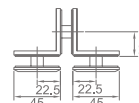

WWB12080

Original Code: WB1208
Product Name: Fixing Clamp
Main Material: SS304
Finish: Mirror/Satin
Glass Door Thickness: 8-12mm
Hole Size: Ø16
Install Location: Glass and Glass