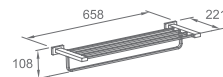

WWG17040

Original Code: WG1704
Product Name: Towel Shelf
Main Material: SS304
Finish: Mirror or Satin