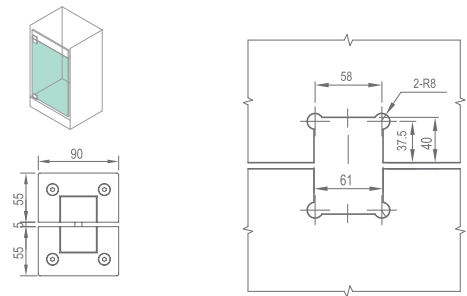

WHY1502

Original Code: Y1502
Product Name: Glass Door Hinge
Main Material: SS304
Finish: Mirror/Satin
Glass Door Thickness: 8-12mm
Glass Door Width: 600-800mm
Maximum Door Weight: 40kg/pair
Function: