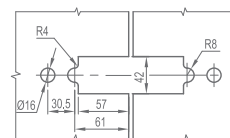

WHY1304

Original Code: Y1304
Product Name: Glass Door Hinge
Main Material: SS304
Finish: Mirror/Satin
Glass Door Thickness: 8-12mm
Glass Door Width: 600-800mm
Maximum Door Weight: 65kg/pair
Function: