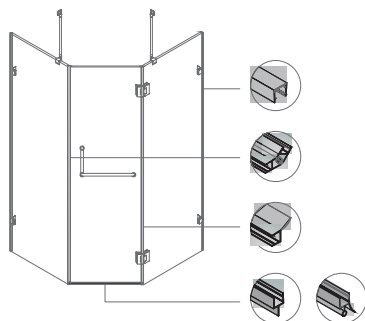

Strip Installation Instruction