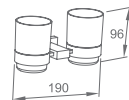

WWG17200

Original Code: WG1720
Product Name: Double Cups
Main Material: SS304
Finish: Mirror or Satin