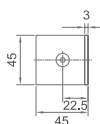

WWB13010

Original Code: WB1301
Product Name: Fixing Clamp
Main Material: SS304
Finish: Mirror/Satin
Glass Door Thickness: 8-12mm
Hole Size: Ø16
Install Location: Glass and Wall