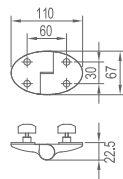

WGD40040

Original Code: GD404
Product Name: Header Corner
Main Material: SS304
Finish: Satin
Applicable Thickness: 12mm/18mm