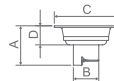

Applicable pipe Dia	A(mm)	B(mm)	C(mm)	D(mm)
Ø50	62	Ø40	□100	30