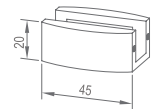

WTL20050

Original Code: YTL205
Product Name: Guide Track
Main Material: SS304
Finish: Mirror/Satin
Door Thickness: 8-10mm