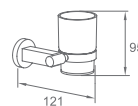

WWG41170

Original Code: WG4117
Product Name: Single Cup
Main Material: SS304
Finish: Mirror or Satin