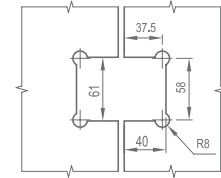

WHY1603

Original Code: Y1603
Product Name: Glass Door Hinge
Main Material: SS304
Finish: Mirror/Satin
Glass Door Thickness: 8-12mm
Glass Door Width: 600-800mm
Maximum Door Weight: 65kg/pair
Function: 90° 180°