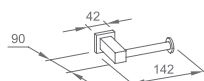

WWG15220

Original Code: WG1522
Product Name: Tissue Holder
Main Material: SS304
Finish: Mirror or Satin