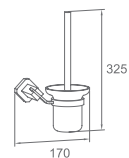

WWG42200

Original Code: WG4220
 Product Name: Double Cups
 Main Material: SS304
 Finish: Satin

WWG42210

Original Code: WG4221
 Product Name: Tissue Holder
 Main Material: SS304
 Finish: Satin

WWG42240

Original Code: WG4224
 Product Name: Toilet Brush
 Main Material: SS304
 Finish: Satin