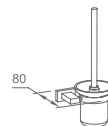

WWG17240

Original Code: WG1724
Product Name: Toilet Brush
Main Material: SS304
Finish: Mirror or Satin