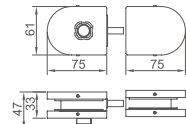

WGD76010

Original Code: GD7601
Product Name: Clothes hook
Main Material: SS304
Finish: Satin
Diameter: Ø 12mm
Applicable Thickness: 10-12mm

WGD77010

Original Code: GD7701
Product Name: Clothes hook
Main Material: SS304
Finish: Satin
Diameter: Ø 12mm
Applicable Thickness: 10-12mm