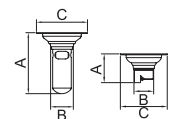

WDL3025A/B/C

Original Code: DL325
Product Name: Floor Drain
Main Material: SS304
Finish: Satin