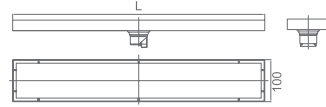

Code	Applicable pipe Dia	L(mm)
DL60030	Ø50	600
DL60030	Ø50	300