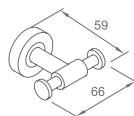

WWG31100

Original Code: WG3110
Product Name: Clothes Hook
Main Material: SS304
Finish: Mirror