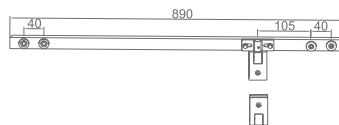

★ WYP13050

Original Code: YP135
Product Name: Side Hung Spindle
Main Material: SS304
Finish: Mirror/Satin
Glass Door Thickness: 8-12mm
Applicable Door Width: 600-1000mm
Maximum Loading: 65kg