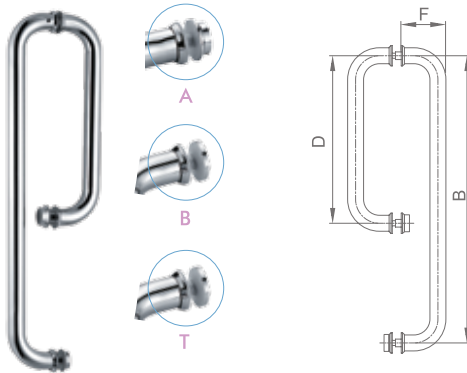

WYP02040

Original Code: YP204
Product Name: Water Retaining Joint
Main Material: SS304
Finish: Mirror/Satin
Glass Door Thickness: 8-12mm

WYP02050

Original Code: YP205
Product Name: Water Retaining Joint
Main Material: SS304
Finish: Mirror/Satin
Glass Door Thickness: 8-12mm

★ WYP02080

Original Code: YP208
Product Name: Connecting Pipe
Main Material: SS304
Finish: Mirror/Satin

★ : Length can be customized according to project demand.

WLS110

Original Code: LS501
 Product Name: Handle
 Main Material: SS304
 Finish: Mirror/Satin
 Applicable Glass Thickness: 8-12mm