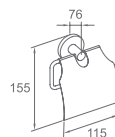

WWG40210

Original Code: WG4021
Product Name: Tissue Holder
Main Material: SS304
Finish: Mirror or Satin