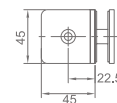

WWB11020

Original Code: WB1102
Product Name: Fixing Clamp
Main Material: SS304
Finish: Mirror/Satin
Glass Door Thickness: 8-12mm
Hole Size: Ø16
Install Location: Glass and wall