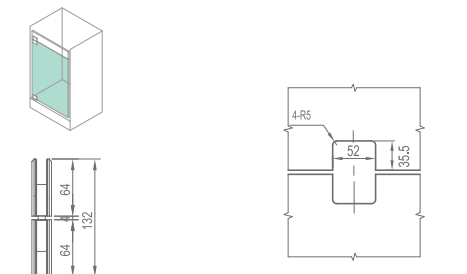

WHY1522

Original Code: Y1522
Product Name: Glass Door Hinge
Main Material: SS304
Finish: Mirror/Satin
Glass Door Thickness: 8-12mm
Glass Door Width: 600-800mm
Maximum Door Weight: 40kg/pair
Function: