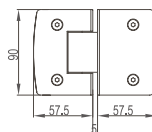

WHY17050

Product Name: Glass Door Hinge
Main Material: SS304
Finish: Mirror/Satin
Glass Door Thickness: 8-12mm
Glass Door Width: 800-1000mm
Maximum Door Weight: 85kg/pair
Function: