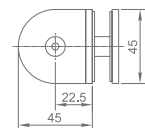

WWB35020

Original Code: WB3502
Product Name: Fixing Clamp
Main Material: SS304
Finish: Mirror/Satin
Glass Door Thickness: 8-10mm
Hole Size: Ø16
Install Location: Glass and Wall

Shower Room Hardware