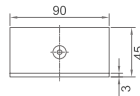

WWB11110

Original Code: WB1111
Product Name: Fixing Clamp
Main Material: SS304
Finish: Mirror/Satin
Glass Door Thickness: 8-12mm
Hole Size: Ø16
Install Location: Glass and wall