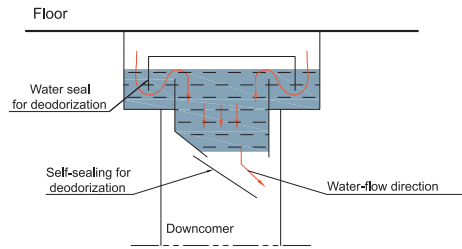

Applicable pipe Dia	A(mm)	B(mm)	D(mm)
Ø50	60	Ø45	□100

WDL40020 Concealed installation diagram

WDL50010

Original Code: DL501
 Product Name: Floor Drain
 Main Material: SS304
 Finish: Satin

Applicable pipe Dia	A(mm)	B(mm)	C(mm)	D(mm)
Ø50	62	Ø40	□100	30