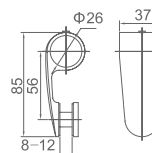

WGD72010

Original Code: GD7201
Product Name: Mounting Header Bracket
Main Material: SS304
Finish: Satin
Applicable Thickness: 10-12mm