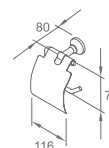

Original Code: WG3221
Product Name: Tissue Holder
Main Material: SS304
Finish: Mirror or Satin

WWG32240

Original Code: WG3224
Product Name: Toilet Brush
Main Material: SS304
Finish: Mirror or Satin

WWG32270