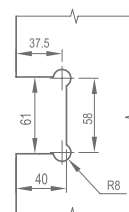

WHY11010

Original Code: Y1101
Product Name: Glass Door Hinge
Main Material: SS304
Finish: Mirror/Satin
Glass Door Thickness: 8-12mm
Glass Door Width: 600-800mm
Maximum Door Weight: 65kg/pair
Function: