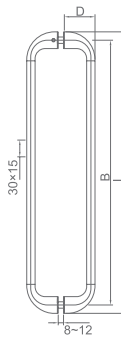

WLS562

Original Code: LS514
Product Name: Handle
Main Material: SS304
Finish: Mirror/Satin
Applicable Glass Thickness: 8-12mm

Code	Drilling size	Pipe size	L(mm)	B(mm)	D(mm)
WLS56250	Ø12	30*15	505	475	55