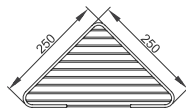

WGL10010

Original Code: GL101
Product Name: Hanging Basket
Main Material: SS304
Finish: Mirror or Satin
Dimensions: 250*250*60