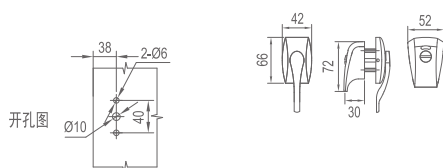

WGD50060

Original Code: GD506
Product Name: Clothes Hook
Main Material: SS304
Finish: Satin
Applicable Thickness: 12mm-18mm