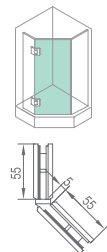

WHY11040

Original Code: Y1104
Product Name: Glass Door Hinge
Main Material: SS304
Finish: Mirror/Satin
Glass Door Thickness: 8-12mm
Glass Door Width: 600-800mm
Maximum Door Weight: 65kg/pair
Function: