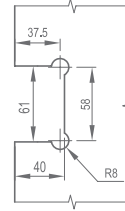

WHY32020

Product Name: Glass Door Hinge
Main Material: SS304
Finish: Mirror/Satin
Glass Door Thickness: 8-10mm
Glass Door Width: 600-800mm
Maximum Door Weight: 45kg/pair
Function: 90 X 90