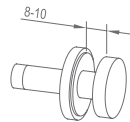

WTL20040

Original Code: YTL204
Product Name: Guide rail strutting piece
Main Material: SS304
Finish: Mirror/Satin
Door Thickness: 8-10mm