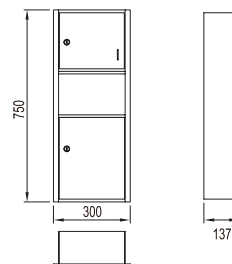

WZH20080

Original Code: ZH208
Product Name: Tissue Box
Main Material: SS304
Finish: Satin
With trash basket