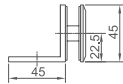

WGD74020

Original Code: GD7402
Product Name: Fixing Clamp
Main Material: SS304
Finish: Satin
Applicable Thickness: 10-12mm