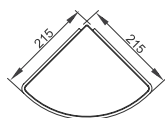

Hanging Hardware

WGL10040

Original Code: GL104
 Product Name: Hanging Basket
 Main Material: SS304
 Finish: Mirror or Satin
 Dimensions: 215*215*60

WGL10050

Original Code: GL105
 Product Name: Hanging Basket
 Main Material: SS304
 Finish: Mirror or Satin
 Dimensions: 230*230*60