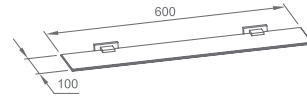

WWG17060

Original Code: WG1706
Product Name: Glass Shelf
Main Material: SS304
Finish: Mirror or Satin