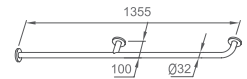

WFS11030

Original Code: FS1103
Product Name: Handrail
Main Material: SS304
Finish: Mirror or Satin