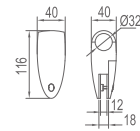

WGD40020

Original code: GD402
Product name: Mounting header bracket
Main Material: SS304
Finish: satin
Applicable thickness: 12mm/18mm

WGD4003L/R

Original Code: GD403
Product Name: Hinge
Main Material: SS304
Finish: Satin
Applicable Thickness: 12mm-18mm