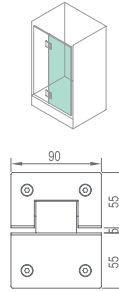

WHY11040

Original Code: Y1104
 Product Name: Glass Door Hinge
 Main Material: SS304
 Finish: Mirror/Satin
 Glass Door Thickness: 8-12mm
 Glass Door Width: 600-800mm
 Maximum Door Weight: 65kg/pair
 Function:   

WHY11050

Original Code: Y1105
 Product Name: Glass Door Hinge
 Main Material: SS304
 Finish: Mirror/Satin
 Glass Door Thickness: 8-12mm
 Glass Door Width: 600-800mm
 Maximum Door Weight: 65kg/pair
 Function: 90 X 180