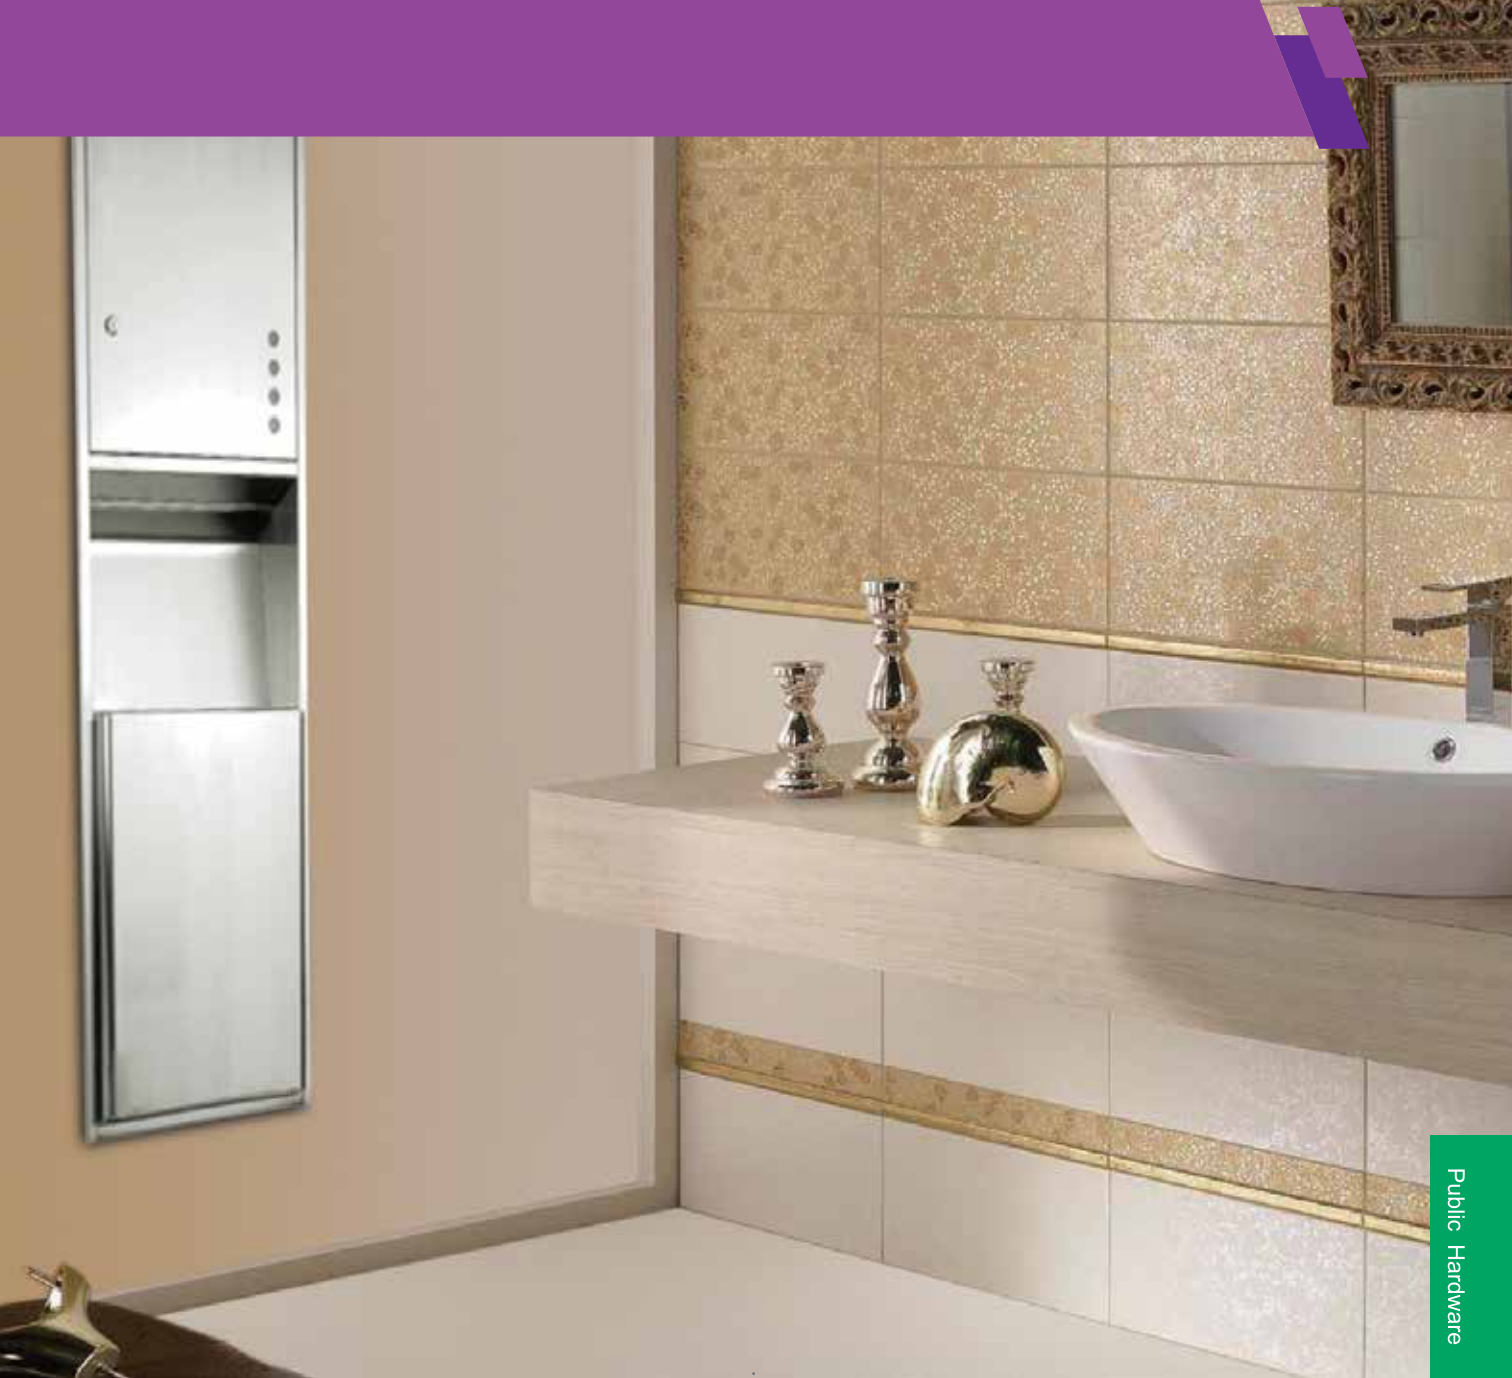

WZH10020

Original Code: ZH102
Product Name: Tissue Box
Main Material: SS304
Finish: Mirror

WZH10030

Original Code: ZH103
Product Name: Tissue Box
Main Material: SS304
Finish: Mirror