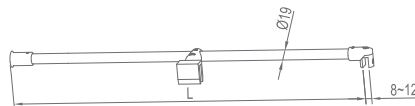

★ **WCG10090**

Original Code: CG109
Product Name: Support Bar
Main Material: SS304
Finish: Mirror/Satin
Applicable Thickness: 8-12mm

★ **WCG10110**

Original Code: CG111
 Product Name: Support Bar
 Main Material: SS304
 Finish: Mirror/Satin
 Applicable Thickness: 8-12mm