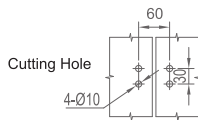

WGD40040

Original Code: GD404
Product Name: Header Corner
Main Material: SS304
Finish: Satin
Applicable Thickness: 12mm/18mm