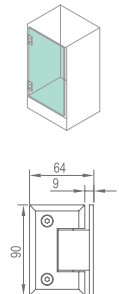

WHY12010

Original Code: Y1201
Product Name: Glass Door Hinge
Main Material: SS304
Finish: Mirror/Satin
Glass Door Thickness: 8-12mm
Glass Door Width: 600-800mm
Maximum Door Weight: 65kg/pair
Function: 90 X 90