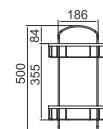

WGL40030

Original Code: GL403
Product Name: Hanging Basket
Main Material: SS304
Finish: Mirror or Satin
Dimensions: 275*140*500