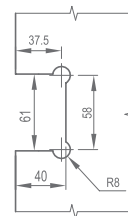

WHY17020

Product Name: Glass Door Hinge
Main Material: SS304
Finish: Mirror/Satin
Glass Door Thickness: 8-12mm
Glass Door Width: 800-1000mm
Maximum Door Weight: 85kg/pair
Function: