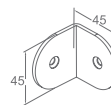

WGD80120

Product Name: Corner Bracket
Main Material: SS304
Finish: Satin