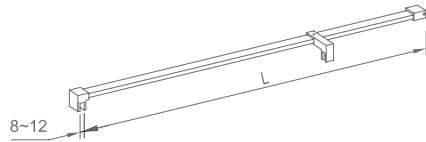

★ **WCG50110**

Original Code: CG511
Product Name: Support Bar
Main Material: SS304
Finish: Mirror/Satin
Applicable Thickness: 8-12mm