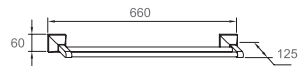

WWG38020

Original Code: WG3802
Product Name: Towel Shelf
Main Material: SS304
Finish: Mirror