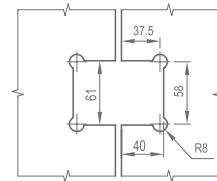

WHY32040

Product Name: Glass Door Hinge
Main Material: SS304
Finish: Mirror/Satin
Glass Door Thickness: 8-10mm
Glass Door Width: 600-800mm
Maximum Door Weight: 45kg/pair
Function: 90 X 35