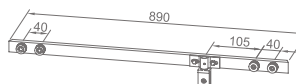

★ : Length can be customized according to project demand.