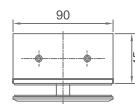

WWB13120

Original Code: WB1312
Product Name: Fixing Clamp
Main Material: SS304
Finish: Mirror/Satin
Glass Door Thickness: 8-12mm
Hole Size: Ø16
Install Location: Glass and Wall