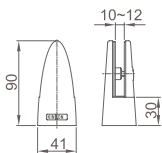

WGD40080

Original Code: GD408
Product Name: Bracket
Main Material: SS304
Finish: Satin
Installation: Fixed on the wall

WGD40090

Original Code: GD409
Product Name: Elbow
Main Material: SS304
Finish: Satin

★ WGD50100

Original Code: GD510
Product Name: Pipe
Main Material: SS304
Finish: Satin
Diameter: Ø 32mm

WGD50120

Original Code: GD512
Product Name: Lock Plate
Main Material: SS304
Finish: Satin

Marks: It's used for open-in doors

WGD71010

Original Code: GD7101
Product Name: Mounting Bracket
Main Material: SS304
Finish: Satin
Applicable Thickness: 10-12mm

WGD72010

Original Code: GD7201
Product Name: Mounting Header Bracket
Main Material: SS304
Finish: Satin
Applicable Thickness: 10-12mm

★ : Length can be customized according to project demand.