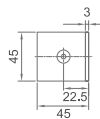

WWB12010

Original Code: WB1201
Product Name: Fixing Clamp
Main Material: SS304
Finish: Mirror/Satin
Glass Door Thickness: 8-12mm
Hole Size: Ø16
Install Location: Glass and wall