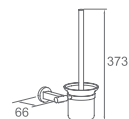

WWG41240

Original Code: WG4124
Product Name: Toilet Brush
Main Material: SS304
Finish: Mirror or Satin