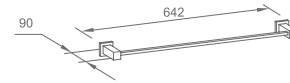

WVG35010

Original Code: WG3501
Product Name: Towel Shelf
Main Material: SS304
Finish: Mirror or Satin