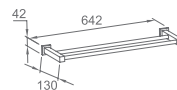

★ : Length can be customized according to project demand.

Hanging Hardware

WWG15010

Original Code: WG1501
Product Name: Towel Shelf
Main Material: SS304
Finish: Mirror or Satin

WWG15020

Original Code: WG1502
Product Name: Towel Shelf
Main Material: SS304
Finish: Mirror or Satin