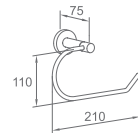

WWG40080

Original Code: WG4008
Product Name: Towel Ring
Main Material: SS304
Finish: Mirror or Satin