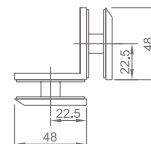

WWB14030

Original Code: WB1403
Product Name: Fixing Clamp
Main Material: SS304
Finish: Mirror/Satin
Glass Door Thickness: 8-12mm
Hole Size: Ø16
Install Location: Glass and Glass