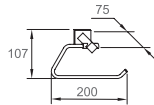

WWG39080

Original Code: WG3908
Product Name: Towel Ring
Main Material: SS304
Finish: Mirror or Satin