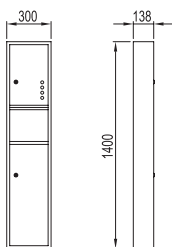

WZH20040

Original Code: ZH204
Product Name: Tissue Box
Main Material: SS304
Finish: Satin
With trash basket