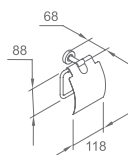

WWG30210

Original Code: WG3021
Product Name: Tissue Holder
Main Material: SS304
Finish: Mirror or Satin