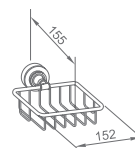

WWG47150

Product Name: Soap Basket
Main Material: SS304
Finish: Mirror