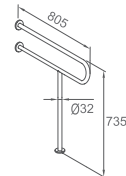

WFS13020

Original Code: FS1302
Product Name: Handrail
Main Material: SS304
Finish: Mirror or Satin