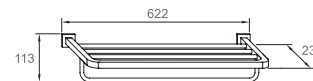

WWG39040

Original Code: WG3904
Product Name: Towel Shelf
Main Material: SS304
Finish: Mirror or Satin