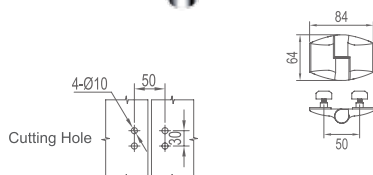

WGD5003L/R

Original Code: GD503
 Product Name: Hinge
 Main Material: SS304
 Finish: Satin
 Applicable Thickness: 12mm-18mm

WGD50040

Original Code: GD504
 Product Name: Corner Bracket
 Main Material: SS304
 Finish: Satin
 Applicable Thickness: 12mm-18mm