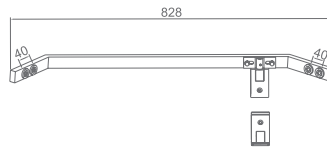

★ WYP13040

Original Code: YP134
Product Name: Side Hung Spindle
Main Material: SS304
Finish: Mirror/Satin
Glass Door Thickness: 8-12mm
Applicable Door Width: 600-1000mm
Maximum Loading: 65kg