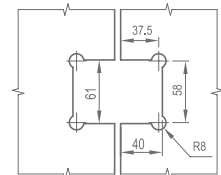

WHY31050

Original Code: Y3105
Product Name: Glass Door Hinge
Main Material: SS304
Finish: Mirror/Satin
Glass Door Thickness: 8-10mm
Glass Door Width: 600-800mm
Maximum Door Weight: 45kg/pair
Function: 90° 180°