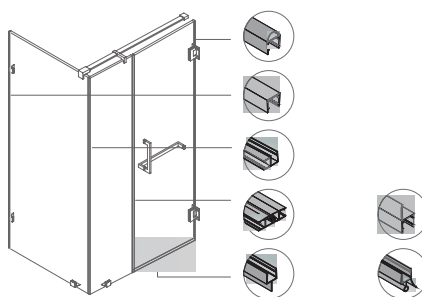

Strip Installation Instruction