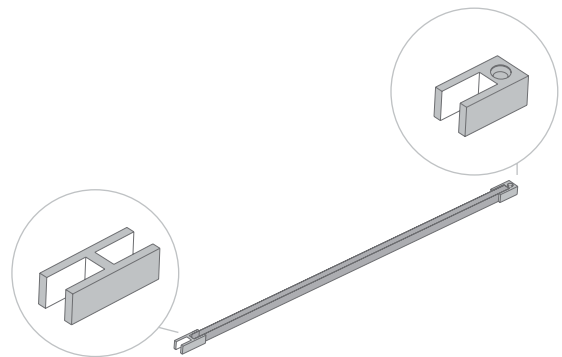

★ WYP02080

Original Code: YP208
Product Name: Connecting Pipe
Main Material: SS304
Finish: Mirror/Satin

★ : Length can be customized according to project demand.

WLS110

Original Code: LS501
 Product Name: Handle
 Main Material: SS304
 Finish: Mirror/Satin
 Applicable Glass Thickness: 8-12mm