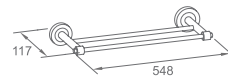

WWG31020

Original Code: WG3102
Product Name: Towel Shelf
Main Material: SS304
Finish: Mirror