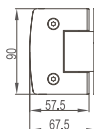

WHY17020

Product Name: Glass Door Hinge
Main Material: SS304
Finish: Mirror/Satin
Glass Door Thickness: 8-12mm
Glass Door Width: 800-1000mm
Maximum Door Weight: 85kg/pair
Function: