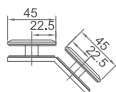

WWB12070

Original Code: WB1207
Product Name: Fixing Clamp
Main Material: SS304
Finish: Mirror/Satin
Glass Door Thickness: 8-12mm
Hole Size: Ø16
Install Location: Glass and Glass