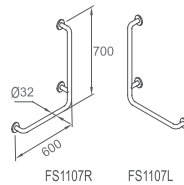

WFS1107L/R

Original Code: FS1107L/FS1107R
Product Name: Handrail
Main Material: SS304
Finish: Mirror or Satin