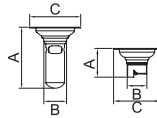

WDL3022A/B/C

Original Code: DL322
Product Name: Floor Drain
Main Material: SS304
Finish: Satin

Code	Applicable pipe Dia	A(mm)	B(mm)	C(mm)
WDL3022A/B	Ø50	117	Ø45	□100
WDL3022C	Ø50	60	Ø45	□100