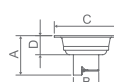

WDL50050

Original Code: DL505
Product Name: Floor Drain
Main Material: SS304
Finish: Satin