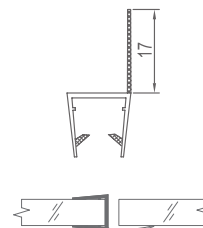

WJT10030

Original Code: JT103
Product Name: Strip
Main Material: Transparent PVC
Glass Thickness: 8/10/12mm
Function Features: Resist water-penetration at the side hung door which can open 90°
Install Method: Clip the glass at side