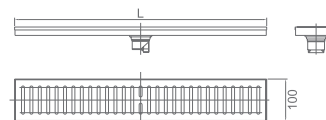

★ : Length can be customized according to project demand.

Hanging Hardware

WWG15010

Original Code: WG1501
Product Name: Towel Shelf
Main Material: SS304
Finish: Mirror or Satin

WWG15020

Original Code: WG1502
Product Name: Towel Shelf
Main Material: SS304
Finish: Mirror or Satin