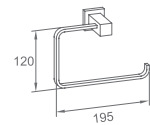

WWG3508

Original Code: WG3508
 Product Name: Towel Ring
 Main Material: SS304
 Finish: Mirror or Satin

WWG3509

Original Code: WG3509
 Product Name: Clothes Hook
 Main Material: SS304
 Finish: Mirror or Satin