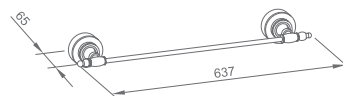

WWG47010

Product Name: Towel Shelf
Main Material: SS304
Finish: Mirror