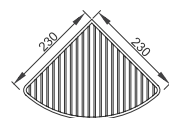

Hanging Hardware

WGL10040

Original Code: GL104
 Product Name: Hanging Basket
 Main Material: SS304
 Finish: Mirror or Satin
 Dimensions: 215*215*60

WGL10050

Original Code: GL105
 Product Name: Hanging Basket
 Main Material: SS304
 Finish: Mirror or Satin
 Dimensions: 230*230*60