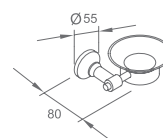

WWG32140

Original Code: WG3214
Product Name: Soap Dish
Main Material: SS304
Finish: Mirror or Satin