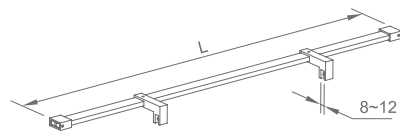

★ : Length can be customized according to project demand.