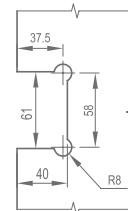

WHY12020

Original Code: Y1202
Product Name: Glass Door Hinge
Main Material: SS304
Finish: Mirror/Satin
Glass Door Thickness: 8-12mm
Glass Door Width: 600-800mm
Maximum Door Weight: 65kg/pair
Function: 90 X 90