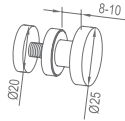

WTL10040

Original Code: YTL 104
Product Name: Guide rail strutting piece
Main Material: SS304
Finish: Mirror/Satin
Door Thickness: 8-10mm