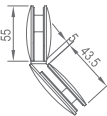

WHY1604

Original Code: Y1604
Product Name: Glass Door Hinge
Main Material: SS304
Finish: Mirror/Satin
Glass Door Thickness: 8-12mm
Glass Door Width: 600-800mm
Maximum Door Weight: 65kg/pair
Function: 90° 135° 180°