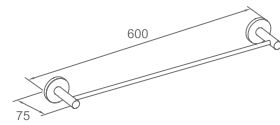

WWG40010

Original Code: WG4001
Product Name: Towel Shelf
Main Material: SS304
Finish: Mirror or Satin