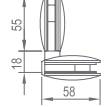

WHY1603

Original Code: Y1603
Product Name: Glass Door Hinge
Main Material: SS304
Finish: Mirror/Satin
Glass Door Thickness: 8-12mm
Glass Door Width: 600-800mm
Maximum Door Weight: 65kg/pair
Function: 90° 180°