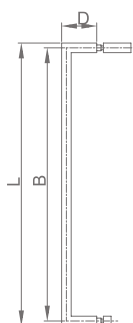

WLS580

Original Code: LS508
Product Name: Handle
Main Material: SS304
Finish: Mirror/Satin
Applicable Glass Thickness: 8-12mm

Code	Drilling size	Pipe size	L(mm)	B(mm)	D(mm)
WLS58050	Ø12	30*15	490	475	55