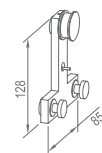

WTL10130

Original Code: YTL 113
Product Name: Hanging Wheel
Main Material: SS304
Finish: Mirror/Satin
Door Thickness: 8-10mm
Maximum Door Weight: 50kg