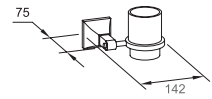

WWG38090

Original Code: WG3809
 Product Name: Clothes Hook
 Main Material: SS304
 Finish: Mirror

WWG38100

Original Code: WG3810
 Product Name: Clothes Hook
 Main Material: SS304
 Finish: Mirror

WWG38170

Original Code: WG3817
 Product Name: Single Cup
 Main Material: SS304
 Finish: Mirror