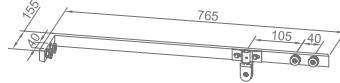

★ **WYP11040**

Original Code: YP114
Product Name: Side Hung Spindle
Main Material: SS304
Finish: Mirror/Satin
Glass Door Thickness: 8-10mm
Applicable Door Width: 600-800mm
Maximum Loading: 45kg