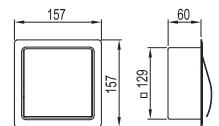

WZH10030

Original Code: ZH103
Product Name: Tissue Box
Main Material: SS304
Finish: Mirror