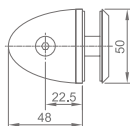

WWB14020

Original Code: WB1402
Product Name: Fixing Clamp
Main Material: SS304
Finish: Mirror/Satin
Glass Door Thickness: 8-12mm
Hole Size: Ø16
Install Location: Glass and Wall