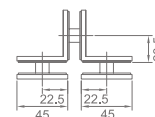

WWB11080

Original Code: WB1108
Product Name: Fixing Clamp
Main Material: SS304
Finish: Mirror/Satin
Glass Door Thickness: 8-12mm
Hole Size: Ø16
Install Location: Glass and Glass