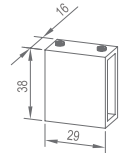

WTL10020

Original Code: YTL 102
 Product Name: Position Block
 Main Material: SS304
 Finish: Mirror/Satin

WTL10030

Original Code: YTL 103
 Product Name: Guide Wheel
 Main Material: SS304
 Finish: Mirror/Satin
 Door Thickness: 8-10mm
 Maximum Door Weight: 50kg