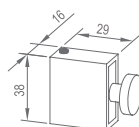

WTL10080

Original Code: YTL 108
Product Name: Mounting
Main Material: SS304
Finish: Mirror/Satin
Suitable Thickness: 8-10mm