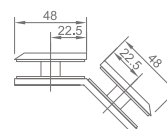

WWB14070

Original Code: WB1407
Product Name: Fixing Clamp
Main Material: SS304
Finish: Mirror/Satin
Glass Door Thickness: 8-12mm
Hole Size: Ø16
Install Location: Glass and Glass