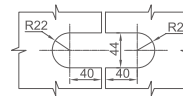

WGD74020

Original Code: GD7402
Product Name: Fixing Clamp
Main Material: SS304
Finish: Satin
Applicable Thickness: 10-12mm

WGD74030

Original Code: GD7403
Product Name: Fixing Clamp
Main Material: SS304
Finish: Satin
Applicable Thickness: 10-12mm

WGD75020

Original Code: GD7502
Product Name: Indicative Lock
Main Material: SS304
Finish: Satin
Applicable Thickness: 10-12mm

WGD75320

Original Code: GD7532
Product Name: Indicative Lock
Main Material: SS304
Finish: Satin
Applicable Thickness: 10-12mm

WGD76010

Original Code: GD7601
Product Name: Clothes hook
Main Material: SS304
Finish: Satin
Diameter: Ø 12mm
Applicable Thickness: 10-12mm

WGD77010

Original Code: GD7701
Product Name: Clothes hook
Main Material: SS304
Finish: Satin
Diameter: Ø 12mm
Applicable Thickness: 10-12mm