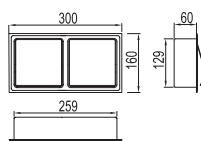

WZH10060

Original Code: ZH106
 Product Name: Tissue Box
 Main Material: SS304
 Finish: Satin

WZH10070

Original Code: ZH107
 Product Name: Tissue Box
 Main Material: SS304
 Finish: Satin

WZH10080

Original Code: ZH108
 Product Name: Tissue Box
 Main Material: SS304
 Finish: Mirror