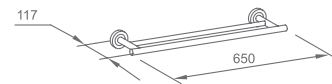

WWG30020

Original Code: WG3002
Product Name: Towel Shelf
Main Material: SS304
Finish: Mirror or Satin