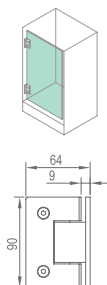

WHY11010

Original Code: Y1101
 Product Name: Glass Door Hinge
 Main Material: SS304
 Finish: Mirror/Satin
 Glass Door Thickness: 8-12mm
 Glass Door Width: 600-800mm
 Maximum Door Weight: 65kg/pair
 Function:   

WHY11020

Original Code: Y1102
 Product Name: Glass Door Hinge
 Main Material: SS304
 Finish: Mirror/Satin
 Glass Door Thickness: 8-12mm
 Glass Door Width: 600-800mm
 Maximum Door Weight: 65kg/pair
 Function:   