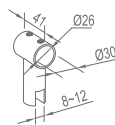

WCG20060

Original Code: CG206
Product Name: Connector
Main Material: SS304
Finish: Mirror/Satin
Applicable Thickness: 8-12mm
Suitable pipe diameter: Ø25.4