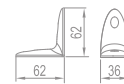

WGD40050

Original Code: GD405
Product Name: Indicative Lock
Main Material: SS304
Finish: Satin
Applicable Thickness: 12mm-18mm