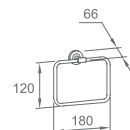

WWG30080

Original Code: WG3008
Product Name: Towel Ring
Main Material: SS304
Finish: Mirror or Satin