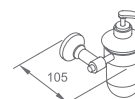

WWG32270

Original Code: WG3227
Product Name: Liquid Soap Dispenser
Main Material: SS304
Finish: Mirror or Satin