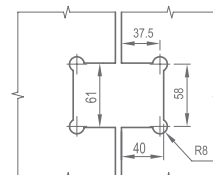

WHY17050

Product Name: Glass Door Hinge
Main Material: SS304
Finish: Mirror/Satin
Glass Door Thickness: 8-12mm
Glass Door Width: 800-1000mm
Maximum Door Weight: 85kg/pair
Function: