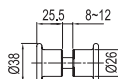

WLS91030

Original Code: YL1103
Product Name: Handle
Main Material: SS304
Finish: Mirror/Satin
Glass Door Thickness: 8-12mm
Drilling Size: Ø12