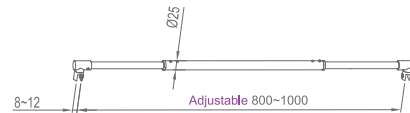

★ WCG10010

Original Code: CG101
Product Name: Support Bar
Main Material: SS304
Finish: Mirror/Satin
Applicable Thickness: 8-12mm