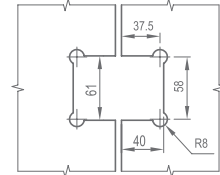

WHY11050

Original Code: Y1105
Product Name: Glass Door Hinge
Main Material: SS304
Finish: Mirror/Satin
Glass Door Thickness: 8-12mm
Glass Door Width: 600-800mm
Maximum Door Weight: 65kg/pair
Function: 90 X 180