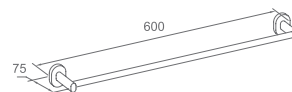

WWG43010

Original Code: WG4301
Product Name: Towel Shelf
Main Material: SS304
Finish: Mirror

Vertical text: Hanging Hardware