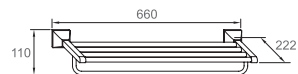

WWG38040

Original Code: WG3804
Product Name: Towel Shelf
Main Material: SS304
Finish: Mirror