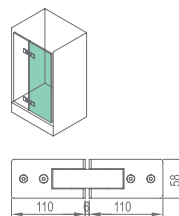

WHY1305

Original Code: Y1305
Product Name: Glass Door Hinge
Main Material: SS304
Finish: Mirror/Satin
Glass Door Thickness: 8-12mm
Glass Door Width: 600-800mm
Maximum Door Weight: 65kg/pair
Function: