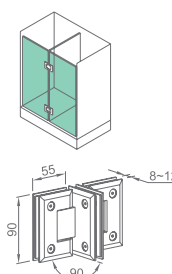

WHY12060

Original Code: Y1206
Product Name: Glass Door Hinge
Main Material: SS304
Finish: Mirror/Satin
Glass Door Thickness: 8-12mm
Glass Door Width: 600-800mm
Maximum Door Weight: 65kg/pair
Function: