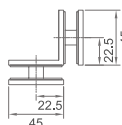

WWB11030

Original Code: WB1103
Product Name: Fixing Clamp
Main Material: SS304
Finish: Mirror/Satin
Glass Door Thickness: 8-12mm
Hole Size: Ø16
Install Location: Glass and Glass

WWB11050

Original Code: WB1105
Product Name: Fixing Clamp
Main Material: SS304
Finish: Mirror/Satin
Glass Door Thickness: 8-12mm
Hole Size: Ø16
Install Location: Glass and Glass