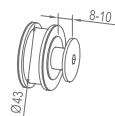

WTL10020

Original Code: YTL 102
 Product Name: Position Block
 Main Material: SS304
 Finish: Mirror/Satin

WTL10030

Original Code: YTL 103
 Product Name: Guide Wheel
 Main Material: SS304
 Finish: Mirror/Satin
 Door Thickness: 8-10mm
 Maximum Door Weight: 50kg