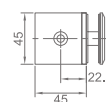

WWB13020

Original Code: WB1302
Product Name: Fixing Clamp
Main Material: SS304
Finish: Mirror/Satin
Glass Door Thickness: 8-12mm
Hole Size: Ø16
Install Location: Glass and Wall