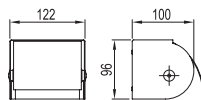

Original Code: FS1201
Product Name: Handrail
Main Material: SS304
Finish: Mirror or Satin

WFS13020

Original Code: FS1302
Product Name: Handrail
Main Material: SS304
Finish: Mirror or Satin

WZH10020

Original Code: ZH102
 Product Name: Tissue Box
 Main Material: SS304
 Finish: Mirror