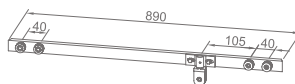

★ : Length can be customized according to project demand.