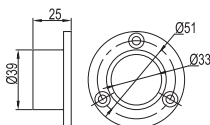

WGD40080

Original Code: GD408
Product Name: Bracket
Main Material: SS304
Finish: Satin
Installation: Fixed on the wall