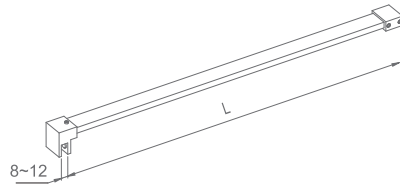

★ **WCG50080**

Original Code: CG508
Product Name: Support Bar
Main Material: SS304
Finish: Mirror/Satin
Applicable Thickness: 8-12mm

★ **WCG50100**

Original Code: CG510
Product Name: Support Bar
Main Material: SS304
Finish: Mirror/Satin
Applicable Thickness: 8-12mm