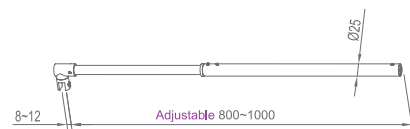

★ WCG10020

Original Code: CG102
Product Name: Support Bar
Main Material: SS304
Finish: Mirror/Satin
Applicable Thickness: 8-12mm