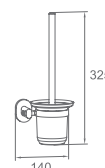

WWG43200

Original Code: WG4320
Product Name: Double Cups
Main Material: SS304
Finish: Mirror

WWG43210

Original Code: WG4321
Product Name: Tissue Holder
Main Material: SS304
Finish: Mirror

WWG43240

Original Code: WG4324
Product Name: Toilet Brush
Main Material: SS304
Finish: Mirror