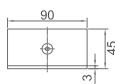

WWB13110

Original Code: WB1311
Product Name: Fixing Clamp
Main Material: SS304
Finish: Mirror/Satin
Glass Door Thickness: 8-12mm
Hole Size: Ø16
Install Location: Glass and Wall