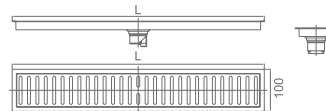

★ **WDL60040**

Product Name: Floor Drain
Main Material: SS304
Finish: Satin

Code	Applicable pipe Dia	L(mm)
DL60050	Ø50	600
DL60050	Ø50	300