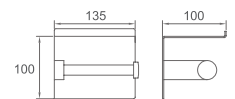

WZH10100

Original Code: ZH110
Product Name: Tissue Box
Main Material: SS304
Finish: Mirror