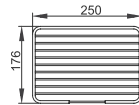

WGL20030

Original Code: GL203
Product Name: Hanging Basket
Main Material: SS304
Finish: Mirror or Satin
Dimensions: 250*176*60