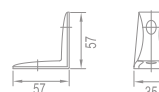

WGD5003L/R

Original Code: GD503
 Product Name: Hinge
 Main Material: SS304
 Finish: Satin
 Applicable Thickness: 12mm-18mm

WGD50040

Original Code: GD504
 Product Name: Corner Bracket
 Main Material: SS304
 Finish: Satin
 Applicable Thickness: 12mm-18mm