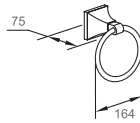

WWG38090

Original Code: WG3809
 Product Name: Clothes Hook
 Main Material: SS304
 Finish: Mirror

WWG38100

Original Code: WG3810
 Product Name: Clothes Hook
 Main Material: SS304
 Finish: Mirror

WWG38170

Original Code: WG3817
 Product Name: Single Cup
 Main Material: SS304
 Finish: Mirror