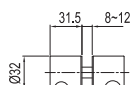

WLS91010

Original Code: YL1101
Product Name: Handle
Main Material: SS304
Finish: Mirror/Satin
Glass Door Thickness: 8-12mm
Drilling Size: Ø12