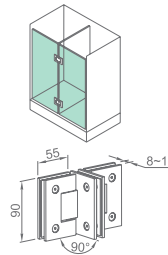

WHY11060

Original Code: Y1106
Product Name: Glass Door Hinge
Main Material: SS304
Finish: Mirror/Satin
Glass Door Thickness: 8-12mm
Glass Door Width: 600-800mm
Maximum Door Weight: 65kg/pair
Function: 90 X 90