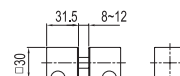

WLS91060

Original Code: YL1106
Product Name: Handle
Main Material: SS304
Finish: Mirror/Satin
Glass Door Thickness: 8-12mm
Drilling Size: Ø12