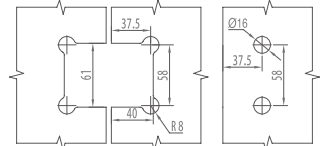

WHY11060

Original Code: Y1106
Product Name: Glass Door Hinge
Main Material: SS304
Finish: Mirror/Satin
Glass Door Thickness: 8-12mm
Glass Door Width: 600-800mm
Maximum Door Weight: 65kg/pair
Function: 90 X 90