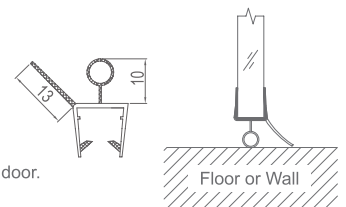

WJT10050

Original Code: JT105
Product Name: Strip
Main Material: Transparent PVC
Glass Thickness: 8/10/12mm
Function Features: Resist water-penetration
from the bottom of door sash and the side of door.
Install Method: Clip the glass at side