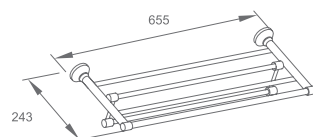

WWG32040

Original Code: WG3204
Product Name: Towel Shelf
Main Material: SS304
Finish: Mirror or Satin

WWG32080

Original Code: WG3208
Product Name: Towel Ring
Main Material: SS304
Finish: Mirror or Satin