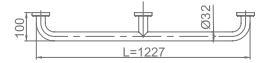

WFS11020

Original Code: FS1102
Product Name: Handrail
Main Material: SS304
Finish: Mirror or Satin