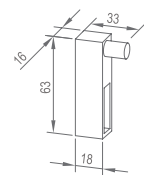

WTL10020

Original Code: YTL 102
 Product Name: Position Block
 Main Material: SS304
 Finish: Mirror/Satin

WTL10030

Original Code: YTL 103
 Product Name: Guide Wheel
 Main Material: SS304
 Finish: Mirror/Satin
 Door Thickness: 8-10mm
 Maximum Door Weight: 50kg