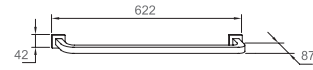

WWG38210

Original Code: WG3821
 Product Name: Tissue Holder
 Main Material: SS304
 Finish: Mirror

WWG38240

Original Code: WG3824
 Product Name: Toilet Brush
 Main Material: SS304
 Finish: Mirror

WWG39010

Original Code: WG3901
Product Name: Towel Shelf
Main Material: SS304
Finish: Mirror or Satin