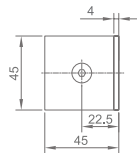

WWB14070

Original Code: WB1407
 Product Name: Fixing Clamp
 Main Material: SS304
 Finish: Mirror/Satin
 Glass Door Thickness: 8-12mm
 Hole Size: Ø16
 Install Location: Glass and Glass

WWB31010

Original Code: WB3101
Product Name: Fixing Clamp
Main Material: SS304
Finish: Mirror/Satin
Glass Door Thickness: 8-10mm
Hole Size: Ø16
Install Location: Glass and Wall