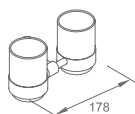

WWG32200

Original code: WG3220
Product name: Double Cups
Main Material: SS304
Finish: Mirror or Satin