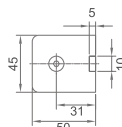

WWB11010

Original Code: WB1101
Product Name: Fixing Clamp
Main Material: SS304
Finish: Mirror/Satin
Glass Door Thickness: 8-12mm
Hole Size: Ø16
Install Location: Glass and wall