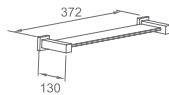

WWG15060

Original Code: WG1506
Product Name: Glass Shelf
Main Material: SS304
Finish: Mirror or Satin