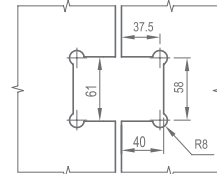

WHY32030

Product Name: Glass Door Hinge
Main Material: SS304
Finish: Mirror/Satin
Glass Door Thickness: 8-10mm
Glass Door Width: 600-800mm
Maximum Door Weight: 45kg/pair
Function: 90 X 90