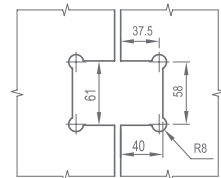

WHY31040

Original Code: Y3104
Product Name: Glass Door Hinge
Main Material: SS304
Finish: Mirror/Satin
Glass Door Thickness: 8-10mm
Glass Door Width: 600-800mm
Maximum Door Weight: 45kg/pair
Function: 90° 135°