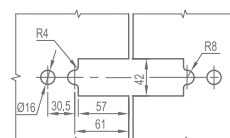

WHY1305

Original Code: Y1305
Product Name: Glass Door Hinge
Main Material: SS304
Finish: Mirror/Satin
Glass Door Thickness: 8-12mm
Glass Door Width: 600-800mm
Maximum Door Weight: 65kg/pair
Function: