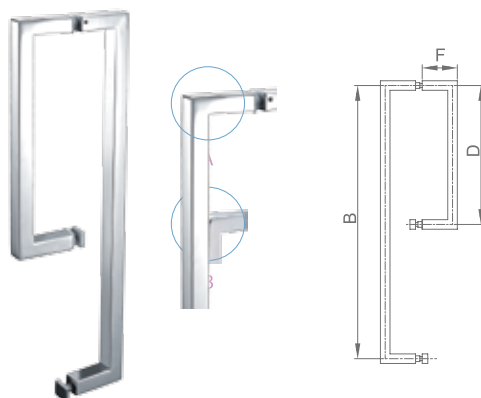

WLS510

Original Code: LS512
Product Name: Handle
Main Material: SS304
Finish: Mirror/Satin
Applicable Glass Thickness: 8-12mm

Code	Drilling size	Pipe size	B(mm)	D(mm)	F(mm)
WLS5105A/B	Ø12	20*20	475	275	60