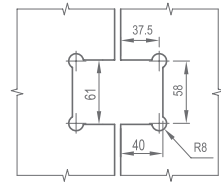

WHY31030

Original Code: Y3103
Product Name: Glass Door Hinge
Main Material: SS304
Finish: Mirror/Satin
Glass Door Thickness: 8-10mm
Glass Door Width: 600-800mm
Maximum Door Weight: 45kg/pair
Function: 90° 180°