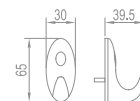

WGD40050

Original Code: GD405
 Product Name: Indicative Lock
 Main Material: SS304
 Finish: Satin
 Applicable Thickness: 12mm-18mm

Cutting Hole

WGD40060

Original Code: GD406
 Product Name: Clothes Hook
 Main Material: SS304
 Finish: Satin
 Applicable Thickness: 12mm-18mm