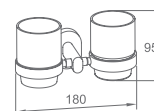

WWG43200

Original Code: WG4320
Product Name: Double Cups
Main Material: SS304
Finish: Mirror