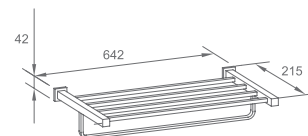

WVG35040

Original Code: WG3504
Product Name: Towel Shelf
Main Material: SS304
Finish: Mirror or Satin