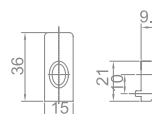

WGD50120

Original Code: GD512
Product Name: Lock Plate
Main Material: SS304
Finish: Satin

Marks: It's used for open-in doors