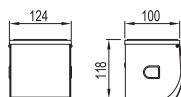

WZH10040

Original Code: ZH104
Product Name: Tissue Box
Main Material: SS304
Finish: Mirror