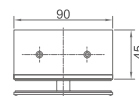

WWB12120

Original Code: WB1212
Product Name: Fixing Clamp
Main Material: SS304
Finish: Mirror/Satin
Glass Door Thickness: 8-12mm
Hole Size: Ø16
Install Location: Glass and Wall