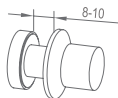

WTL10060

Original Code: YTL 106
Product Name: Stop Beating Device
Main Material: SS304
Finish: Mirror/Satin
Suitable Thickness: 8-10mm