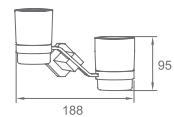

WWG42200

Original Code: WG4220
Product Name: Double Cups
Main Material: SS304
Finish: Satin