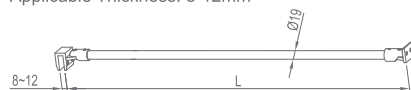

★ **WCG10090**

Original Code: CG109
Product Name: Support Bar
Main Material: SS304
Finish: Mirror/Satin
Applicable Thickness: 8-12mm