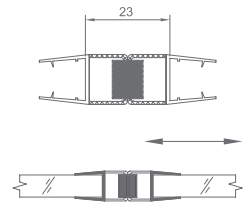

WJT20020

Original Code: JT202
Product Name: Strip
Main Material: Transparent PVC
Glass Thickness: 8/10/12mm
Function Features: Resist water-penetration from the crack of sliding glass door.
Install Method: Clip the glass at side

WJT20030

Original Code: JT203
Product Name: Strip
Main Material: Transparent PVC
Glass Thickness: 8/10/12mm
Function Features: Resist water-penetration from side-hung door crack when installed at 135°
Install Method: Clip the glass at side

WJT30010

Original Code: JT301
Product Name: Strip
Main Material: Transparent PVC
Glass Thickness: 8/10/12mm
Function Features: Resist water-penetration from 2 nos door sash and fixed glass door.
Install Method: Matched with WJT20030

WJT40010

Original Code: JT401
Product Name: Strip
Main Material: Transparent PVC
Glass Thickness: 8/10/12mm
Function Features: Seal up the position of side profile.
Install Method: Put in profile groove, using with WTL30010 or WTL30020.