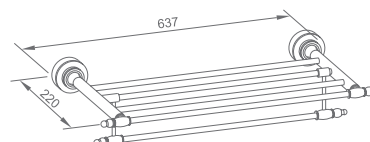

WWG47090

Product Name: Clothes Hook
Main Material: SS304
Finish: Mirror

WWG47150

Product Name: Soap Basket
Main Material: SS304
Finish: Mirror

WWG47140

Product Name: Soap Dish
Main Material: SS304
Finish: Mirror