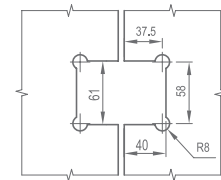

WHY1605

Original Code: Y1605
Product Name: Glass Door Hinge
Main Material: SS304
Finish: Mirror/Satin
Glass Door Thickness: 8-12mm
Glass Door Width: 600-800mm
Maximum Door Weight: 65kg/pair
Function: 90° 180°