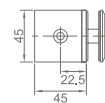

WWB12020

Original Code: WB1202
Product Name: Fixing Clamp
Main Material: SS304
Finish: Mirror/Satin
Glass Door Thickness: 8-12mm
Hole Size: Ø16
Install Location: Glass and wall