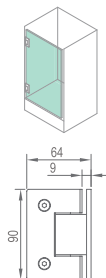

WTL30330

Product Name: Connecting Column
 Main Material: SS304
 Finish: Mirror
 Suitable Thickness: 8/10mm

WTL30340

Product Name: Connecting Column
 Main Material: SS304
 Finish: Mirror
 Suitable Thickness: 8/10mm

WHY11010

Original Code: Y1101
 Product Name: Glass Door Hinge
 Main Material: SS304
 Finish: Mirror/Satin
 Glass Door Thickness: 8-12mm
 Glass Door Width: 600-800mm
 Maximum Door Weight: 65kg/pair
 Function:   