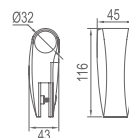

WGD50020

Original Code: GD502
Product Name: Mounting Header Bracket
Main Material: SS304
Finish: Satin
Applicable Thickness: 12mm/18mm