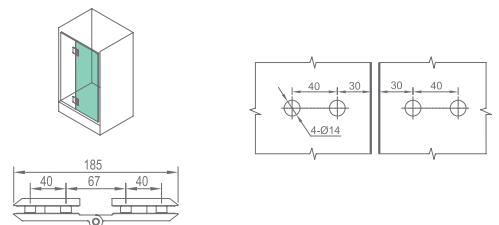

WHY52020

Original Code: Y5202
Product Name: Glass Door Hinge
Main Material: SS304
Finish: Mirror/Satin
Glass Door Thickness: 8-12mm
Glass Door Width: 600-800mm
Maximum Door Weight: 50kg/pair
Function: