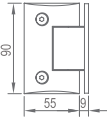

WHY1602

Original Code: Y1602
Product Name: Glass Door Hinge
Main Material: SS304
Finish: Mirror/Satin
Glass Door Thickness: 8-12mm
Glass Door Width: 600-800mm
Maximum Door Weight: 65kg/pair
Function: 90° 180°