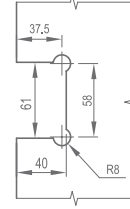

WHY1602

Original Code: Y1602
Product Name: Glass Door Hinge
Main Material: SS304
Finish: Mirror/Satin
Glass Door Thickness: 8-12mm
Glass Door Width: 600-800mm
Maximum Door Weight: 65kg/pair
Function: 90° 180°