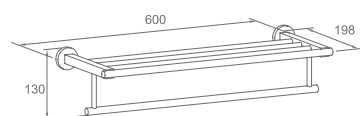

WWG41040

Original Code: WG4104
Product Name: Towel Shelf
Main Material: SS304
Finish: Mirror or Satin