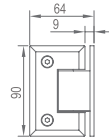

WHY32020

Product Name: Glass Door Hinge
Main Material: SS304
Finish: Mirror/Satin
Glass Door Thickness: 8-10mm
Glass Door Width: 600-800mm
Maximum Door Weight: 45kg/pair
Function: 90 X 90