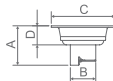

Applicable pipe Dia	A(mm)	B(mm)	C(mm)	D(mm)
Ø50	62	Ø40	□100	30