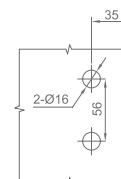

WHY51010

Original Code: Y5101
Product Name: Glass Door Hinge
Main Material: SS304
Finish: Mirror/Satin
Glass Door Thickness: 8-12mm
Glass Door Width: 600-800mm
Maximum Door Weight: 50kg/pair
Function: