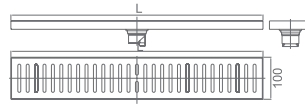

★ **WDL60030**

Product Name: Floor Drain
Main Material: SS304
Finish: Satin

Code	Applicable pipe Dia	L(mm)
DL60040	Ø50	600
DL60040	Ø50	300