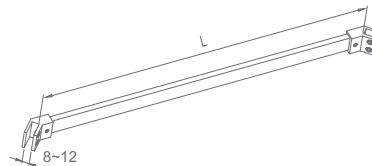

★ **WCG50050**

Original Code: CG505
Product Name: Support Bar
Main Material: SS304
Finish: Mirror/Satin
Applicable Thickness: 8-12mm