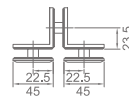

WWB13080

Original Code: WB1308
Product Name: Fixing Clamp
Main Material: SS304
Finish: Mirror/Satin
Glass Door Thickness: 8-12mm
Hole Size: Ø16
Install Location: Glass and Glass