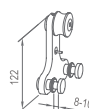

WTL20130

Original Code: YTL213
Product Name: Hanging Wheel
Main Material: SS304
Finish: Mirror/Satin
Door Thickness: 8-10mm
Maximum Door Weight: 50kg