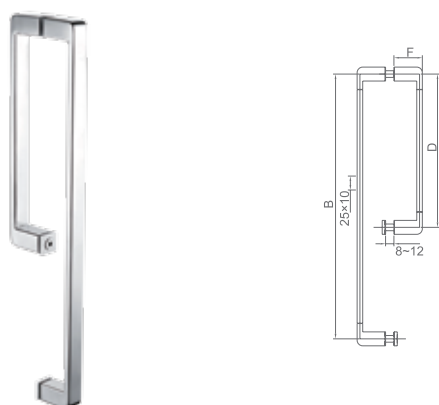

WLS511

Original Code: LS515
Product Name: Handle
Main Material: SS304
Finish: Mirror/Satin
Applicable Glass Thickness: 8-12mm

Code	Drilling size	Pipe size	B(mm)	D(mm)	F(mm)
WLS51150	Ø12	25*10	475	275	50