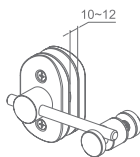

WGD11050

Product Name: Indicative Lock
Main Material: SS304
Finish: Satin
Applicable Thickness: 10-12mm