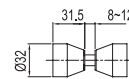

WLS91040

Original Code: YL1104
Product Name: Handle
Main Material: SS304
Finish: Mirror/Satin
Glass Door Thickness: 8-12mm
Drilling Size: Ø12