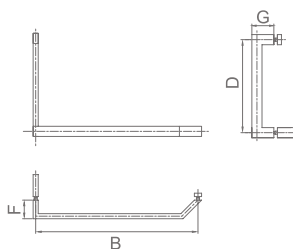

WLS570

Original Code: LS507
Product Name: Handle
Main Material: SS304
Finish: Mirror/Satin
Applicable Glass Thickness: 8-12mm

Code	Drilling size	Pipe size	B(mm)	D(mm)	F(mm)	G(mm)
WLS57050	Ø12	30*15	475	275	55	65