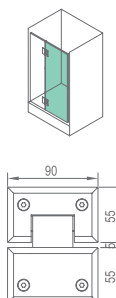

WHY12050

Original Code: Y1205
Product Name: Glass Door Hinge
Main Material: SS304
Finish: Mirror/Satin
Glass Door Thickness: 8-12mm
Glass Door Width: 600-800mm
Maximum Door Weight: 65kg/pair
Function: