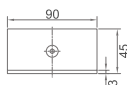

WWB12110

Original Code: WB1211
Product Name: Fixing Clamp
Main Material: SS304
Finish: Mirror/Satin
Glass Door Thickness: 8-12mm
Hole Size: Ø16
Install Location: Glass and Wall