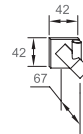

WWG39090

Original Code: WG3909
Product Name: Clothes Hook
Main Material: SS304
Finish: Mirror or Satin