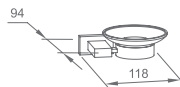

WWG17140

Original Code: WG1714
Product Name: Soap Dish
Main Material: SS304
Finish: Mirror or Satin