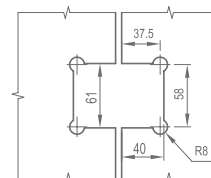

WHY11040

Original Code: Y1104
Product Name: Glass Door Hinge
Main Material: SS304
Finish: Mirror/Satin
Glass Door Thickness: 8-12mm
Glass Door Width: 600-800mm
Maximum Door Weight: 65kg/pair
Function: