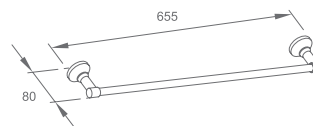

WWG31240

Original Code: WG3124
Product Name: Toilet Brush
Main Material: SS304
Finish: Mirror

WWG32010

Original Code: WG3201
Product Name: Towel Shelf
Main Material: SS304
Finish: Mirror or Satin

WWG32040