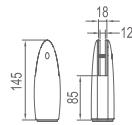

WGD40010

Original Code: GD401
Product Name: Mounting bracket
Main Material: SS304
Finish: Satin
Applicable Thickness: 12mm/18mm