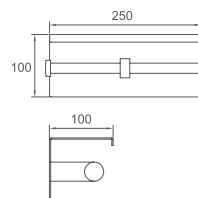

WZH10110

Original Code: ZH111
Product Name: Tissue Box
Main Material: SS304
Finish: Mirror