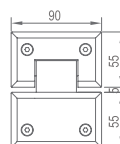

WHY32050

Product Name: Glass Door Hinge
Main Material: SS304
Finish: Mirror/Satin
Glass Door Thickness: 8-10mm
Glass Door Width: 600-800mm
Maximum Door Weight: 45kg/pair
Function: 90 X 180