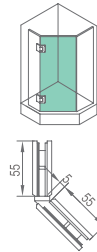

WHY31040

Original Code: Y3104
Product Name: Glass Door Hinge
Main Material: SS304
Finish: Mirror/Satin
Glass Door Thickness: 8-10mm
Glass Door Width: 600-800mm
Maximum Door Weight: 45kg/pair
Function: 90° 135°