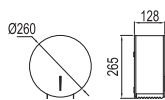

WZH10060

Original Code: ZH106
 Product Name: Tissue Box
 Main Material: SS304
 Finish: Satin

WZH10070

Original Code: ZH107
 Product Name: Tissue Box
 Main Material: SS304
 Finish: Satin

WZH10080

Original Code: ZH108
 Product Name: Tissue Box
 Main Material: SS304
 Finish: Mirror