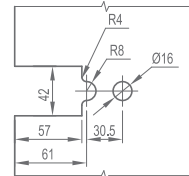

WHY1302

Original Code: Y1302
Product Name: Glass Door Hinge
Main Material: SS304
Finish: Mirror/Satin
Glass Door Thickness: 8-12mm
Glass Door Width: 600-800mm
Maximum Door Weight: 65kg/pair
Function: