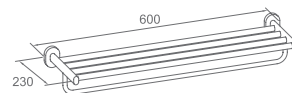

WWG43010

Original Code: WG4301
 Product Name: Towel Shelf
 Main Material: SS304
 Finish: Mirror

Vertical text: Hanging Hardware

WWG43040

Original Code: WG4304
 Product Name: Towel Shelf
 Main Material: SS304
 Finish: Mirror