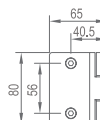

WHY51010

Original Code: Y5101
Product Name: Glass Door Hinge
Main Material: SS304
Finish: Mirror/Satin
Glass Door Thickness: 8-12mm
Glass Door Width: 600-800mm
Maximum Door Weight: 50kg/pair
Function: