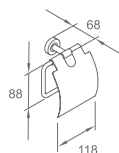

WWG31100

Original Code: WG3110
Product Name: Clothes Hook
Main Material: SS304
Finish: Mirror

WWG31140

Original Code: WG3114
Product Name: Soap Dish
Main Material: SS304
Finish: Mirror

WWG31210

Original Code: WG3121
Product Name: Tissue Holder
Main Material: SS304
Finish: Mirror