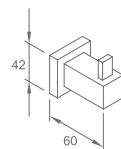

WWG3509

Original Code: WG3509
Product Name: Clothes Hook
Main Material: SS304
Finish: Mirror or Satin