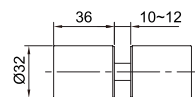

WGD76010

Original Code: GD7601
Product Name: Clothes hook
Main Material: SS304
Finish: Satin
Diameter: Ø 12mm
Applicable Thickness: 10-12mm

WGD77010

Original Code: GD7701
Product Name: Clothes hook
Main Material: SS304
Finish: Satin
Diameter: Ø 12mm
Applicable Thickness: 10-12mm