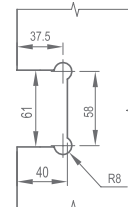

WHY12010

Original Code: Y1201
Product Name: Glass Door Hinge
Main Material: SS304
Finish: Mirror/Satin
Glass Door Thickness: 8-12mm
Glass Door Width: 600-800mm
Maximum Door Weight: 65kg/pair
Function: 90 X 90