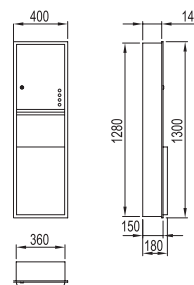

WZH20050

Original Code: ZH205
Product Name: Tissue Box
Main Material: SS304
Finish: Satin
With trash basket