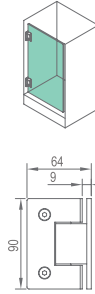

Product Name: Bottom Rail
Main Material: SS304
Finish: Mirror
Suitable Thickness: 8/10mm

WTL30230

Product Name: Side Column
 Main Material: SS304
 Finish: Mirror
 Suitable Thickness: 8/10mm

WTL30320

Product Name: Side Column
 Main Material: SS304
 Finish: Mirror
 Suitable Thickness: 8/10mm

WHY1604

Original Code: Y1604
 Product Name: Glass Door Hinge
 Main Material: SS304
 Finish: Mirror/Satin
 Glass Door Thickness: 8-12mm
 Glass Door Width: 600-800mm
 Maximum Door Weight: 65kg/pair
 Function: 90°  135°  180° 

WHY1605

Original Code: Y1605
 Product Name: Glass Door Hinge
 Main Material: SS304
 Finish: Mirror/Satin
 Glass Door Thickness: 8-12mm
 Glass Door Width: 600-800mm
 Maximum Door Weight: 65kg/pair
 Function: 90°  180° 

WHY31020

Original Code: Y3102
 Product Name: Glass Door Hinge
 Main Material: SS304
 Finish: Mirror/Satin
 Glass Door Thickness: 8-10mm
 Glass Door Width: 600-800mm
 Maximum Door Weight: 45kg/pair
 Function: 90°  180° 