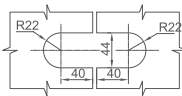

WGD75020

Original Code: GD7502
Product Name: Indicative Lock
Main Material: SS304
Finish: Satin
Applicable Thickness: 10-12mm

WGD75320

Original Code: GD7532
Product Name: Indicative Lock
Main Material: SS304
Finish: Satin
Applicable Thickness: 10-12mm