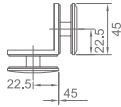

WWB13030

Original Code: WB1303
Product Name: Fixing Clamp
Main Material: SS304
Finish: Mirror/Satin
Glass Door Thickness: 8-12mm
Hole Size: Ø16
Install Location: Glass and Glass