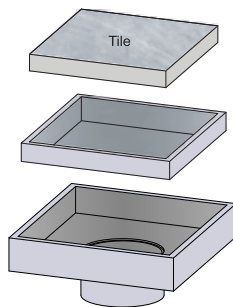

WDL40020 Concealed installation diagram