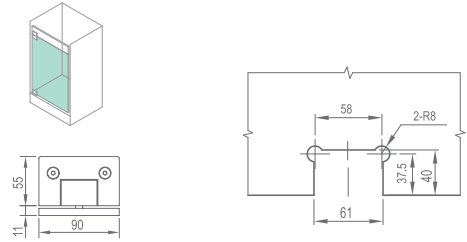

WHY1501

Original Code: Y1501
Product Name: Glass Door Hinge
Main Material: SS304
Finish: Mirror/Satin
Glass Door Thickness: 8-12mm
Glass Door Width: 600-800mm
Maximum Door Weight: 40kg/pair
Function: