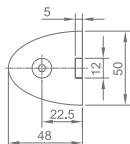

WWB14010

Original Code: WB1401
Product Name: Fixing Clamp
Main Material: SS304
Finish: Mirror/Satin
Glass Door Thickness: 8-12mm
Hole Size: Ø16
Install Location: Glass and Wall