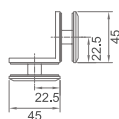

WWB12030

Original Code: WB1203
Product Name: Fixing Clamp
Main Material: SS304
Finish: Mirror/Satin
Glass Door Thickness: 8-12mm
Hole Size: Ø16
Install Location: Glass and Glass