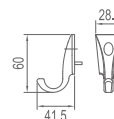

WGD50060

Original Code: GD506
Product Name: Clothes Hook
Main Material: SS304
Finish: Satin
Applicable Thickness: 12mm-18mm