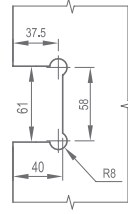

WHY31020

Original Code: Y3102
Product Name: Glass Door Hinge
Main Material: SS304
Finish: Mirror/Satin
Glass Door Thickness: 8-10mm
Glass Door Width: 600-800mm
Maximum Door Weight: 45kg/pair
Function: 90° 180°