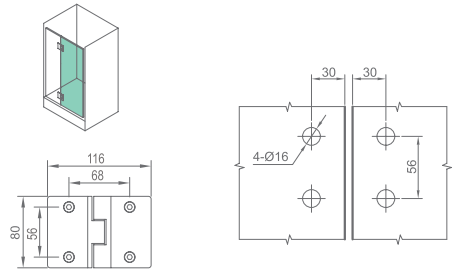

WHY51020

Original Code: Y5102
Product Name: Glass Door Hinge
Main Material: SS304
Finish: Mirror/Satin
Glass Door Thickness: 8-12mm
Glass Door Width: 600-800mm
Maximum Door Weight: 50kg/pair
Function: