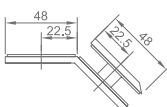

WWB14060

Original Code: WB1406
Product Name: Fixing Clamp
Main Material: SS304
Finish: Mirror/Satin
Glass Door Thickness: 8-12mm
Hole Size: Ø16
Install Location: Glass and Wall