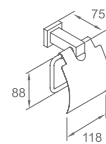

WWG35210

Original Code: WG3521
Product Name: Tissue Holder
Main Material: SS304
Finish: Mirror or Satin