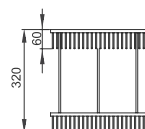

WGL30020

Original Code: GL302
Product Name: Hanging Basket
Main Material: SS304
Finish: Mirror or Satin
Dimensions: 230*230*320