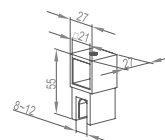

WCG60010

Product Name: Glass Clamp
Main Material: SS304
Finish: Mirror/Satin
Applicable Thickness: 8-12mm
Applicable pipe diameter: □ 20