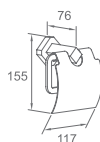

WWG42210

Original Code: WG4221
Product Name: Tissue Holder
Main Material: SS304
Finish: Satin