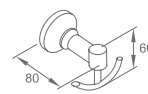

Original Code: WG3204
Product Name: Towel Shelf
Main Material: SS304
Finish: Mirror or Satin

WWG32080

Original Code: WG3208
Product Name: Towel Ring
Main Material: SS304
Finish: Mirror or Satin

WWG32100

Original Code: WG3210
Product Name: Toilet Brush
Main Material: SS304
Finish: Mirror or Satin