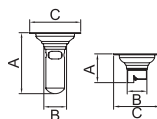

WDL3024A/B/C

Original Code: DL324
Product Name: Floor Drain
Main Material: SS304
Finish: Satin

Code	Applicable pipe Dia	A(mm)	B(mm)	C(mm)
WDL3024A/B	Ø50	117	Ø45	□100
WDL3024C	Ø50	60	Ø45	□100