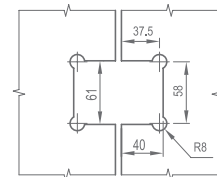

WHY32050

Product Name: Glass Door Hinge
Main Material: SS304
Finish: Mirror/Satin
Glass Door Thickness: 8-10mm
Glass Door Width: 600-800mm
Maximum Door Weight: 45kg/pair
Function: 90 X 180