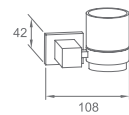

WWG35170

Original Code: WG3517
Product Name: Single Cup
Main Material: SS304
Finish: Mirror or Satin