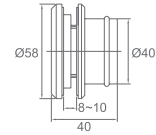

WLS92020

Original Code: YL1202
Product name: Handle
Main Material: SS304
Finish: Mirror/Satin
Glass Door Thickness: 8-10mm
Drilling size: $\varnothing 46$