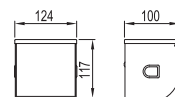

WZH10050

Original Code: ZH105
Product Name: Tissue Box
Main Material: SS304
Finish: Mirror