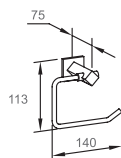

WWG39220

Original Code: WG3922
Product Name: Soap Dish
Main Material: SS304
Finish: Mirror or Satin