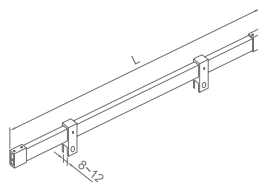

★ **WCG50010**

Original Code: CG501
Product Name: Support Bar
Main Material: SS304
Finish: Mirror/Satin
Applicable Thickness: 8-12mm