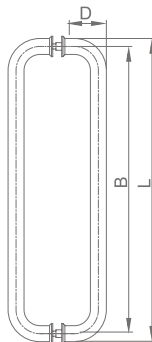

WLS160

Original Code: LS506
Product Name: Handle
Main Material: SS304
Finish: Mirror/Satin
Applicable Glass Thickness: 8-12mm

Code	Drilling size	Pipe size	L(mm)	B(mm)	D(mm)
WLS16050	Ø14	Ø25	500	475	70
WLS16040	Ø12	Ø19	476	457	60
WLS16030	Ø14	Ø25	300	275	70
WLS16020	Ø12	Ø19	171	152	60