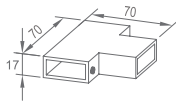

WTL10150

Original Code: YTL 115
 Product Name: Connector
 Main Material: SS304
 Finish: Mirror/Satin

WTL20030

Original Code: YTL203
 Product Name: Hanging Wheel
 Main Material: SS304
 Finish: Mirror/Satin
 Door Thickness: 8-10mm
 Maximum Door Weight: 50kg