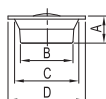

WDL20070

Original Code: DL207
Product Name: Floor Drain
Main Material: SS304
Finish: Satin

Applicable pipe Dia	A(mm)	B(mm)	C(mm)	D(mm)
Ø75	35	Ø68	Ø83	□100