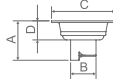

Applicable pipe Dia	A(mm)	B(mm)	D(mm)
Ø50	60	Ø45	□100

WDL40020 Concealed installation diagram

WDL50010

Original Code: DL501
 Product Name: Floor Drain
 Main Material: SS304
 Finish: Satin

Applicable pipe Dia	A(mm)	B(mm)	C(mm)	D(mm)
Ø50	62	Ø40	□100	30