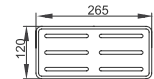

WGL20040

Original Code: GL204
Product Name: Hanging Basket
Main Material: SS304
Finish: Mirror or Satin
Dimensions: 265*120*60