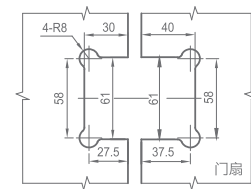

WHY1604

Original Code: Y1604
Product Name: Glass Door Hinge
Main Material: SS304
Finish: Mirror/Satin
Glass Door Thickness: 8-12mm
Glass Door Width: 600-800mm
Maximum Door Weight: 65kg/pair
Function: 90° 135° 180°