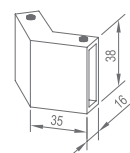

WTL10090

Original Code: YTL 109
Product Name: 135° Connector
Main Material: SS304
Finish: Mirror/Satin