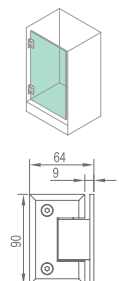

WHY12020

Original Code: Y1202
Product Name: Glass Door Hinge
Main Material: SS304
Finish: Mirror/Satin
Glass Door Thickness: 8-12mm
Glass Door Width: 600-800mm
Maximum Door Weight: 65kg/pair
Function: 90 X 90