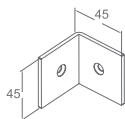

WGD80020

Product Name: Corner Bracket
Main Material: SS304
Finish: Satin