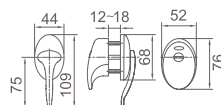

WGD40050

Original Code: GD405
 Product Name: Indicative Lock
 Main Material: SS304
 Finish: Satin
 Applicable Thickness: 12mm-18mm

Cutting Hole

WGD40060

Original Code: GD406
 Product Name: Clothes Hook
 Main Material: SS304
 Finish: Satin
 Applicable Thickness: 12mm-18mm