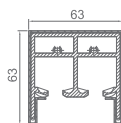

WTL30210

Product Name: Sliding Rail
Main Material: SS304
Finish: Mirror
Suitable Thickness: 8/10mm