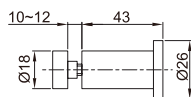

WGD76010

Original Code: GD7601
Product Name: Clothes hook
Main Material: SS304
Finish: Satin
Diameter: Ø 12mm
Applicable Thickness: 10-12mm

WGD77010

Original Code: GD7701
Product Name: Clothes hook
Main Material: SS304
Finish: Satin
Diameter: Ø 12mm
Applicable Thickness: 10-12mm