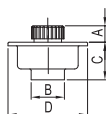

WDL10030

Original Code: DL103
Product Name: Floor Drain
Main Material: SS304
Finish: Mirror

It can apply to the drainage of the washing machine.

Applicable pipe Dia	A(mm)	B(mm)	C(mm)	D(mm)
Ø50	23	Ø42.5	52	□110