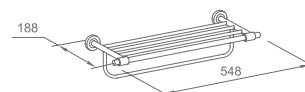

WWG31040

Original Code: WG3104
Product Name: Towel Shelf
Main Material: SS304
Finish: Mirror