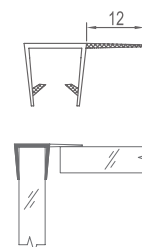

Installed on the fixed glass or glass door leaf, to seal, buffer and positioning.