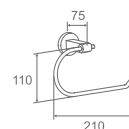

WWG41040

Original Code: WG4104
Product Name: Towel Shelf
Main Material: SS304
Finish: Mirror or Satin

WWG41080

Original Code: WG4108
 Product Name: Towel Ring
 Main Material: SS304
 Finish: Mirror or Satin