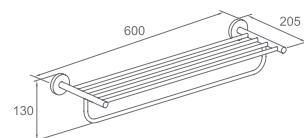

WWG40040

Original Code: WG4004
Product Name: Towel Shelf
Main Material: SS304
Finish: Mirror or Satin