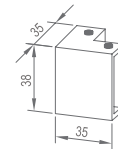

WTL10050

Original Code: YTL 105
Product Name: Connector
Main Material: SS304
Finish: Mirror/Satin