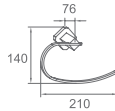

WWG42080

Original Code: WG4208
Product Name: Towel Ring
Main Material: SS304
Finish: Satin