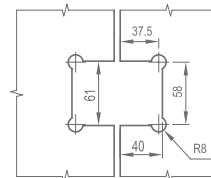

WHY12030

Original Code: Y1203
Product Name: Glass Door Hinge
Main Material: SS304
Finish: Mirror/Satin
Glass Door Thickness: 8-12mm
Glass Door Width: 600-800mm
Maximum Door Weight: 65kg/pair
Function: