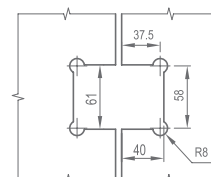

WHY11030

Original Code: Y1103
Product Name: Glass Door Hinge
Main Material: SS304
Finish: Mirror/Satin
Glass Door Thickness: 8-12mm
Glass Door Width: 600-800mm
Maximum Door Weight: 65kg/pair
Function: