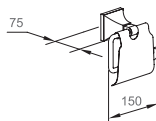

WWG38210

Original Code: WG3821
Product Name: Tissue Holder
Main Material: SS304
Finish: Mirror