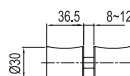

WLS91050

Original Code: YL1105
Product Name: Handle
Main Material: SS304
Finish: Mirror/Satin
Glass Door Thickness: 8-12mm
Drilling Size: Ø12