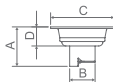

WDL50030

Original Code: DL503
 Product Name: Floor Drain
 Main Material: SS304
 Finish: Satin

Applicable pipe Dia	A(mm)	B(mm)	C(mm)	D(mm)
Ø50	62	Ø40	□100	30

WDL50040

Original Code: DL504
 Product Name: Floor Drain
 Main Material: SS304
 Finish: Satin