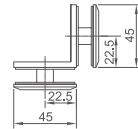

WGD74030

Original Code: GD7403
Product Name: Fixing Clamp
Main Material: SS304
Finish: Satin
Applicable Thickness: 10-12mm