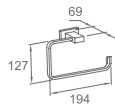

WWG17080

Original Code: WG1708
Product Name: Towel Ring
Main Material: SS304
Finish: Mirror or Satin