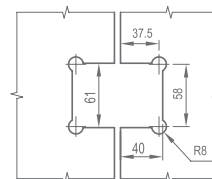

WHY12050

Original Code: Y1205
Product Name: Glass Door Hinge
Main Material: SS304
Finish: Mirror/Satin
Glass Door Thickness: 8-12mm
Glass Door Width: 600-800mm
Maximum Door Weight: 65kg/pair
Function: