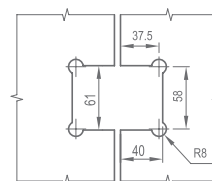

WHY12040

Original Code: Y1204
Product Name: Glass Door Hinge
Main Material: SS304
Finish: Mirror/Satin
Glass Door Thickness: 8-12mm
Glass Door Width: 600-800mm
Maximum Door Weight: 65kg/pair
Function: