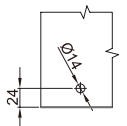

WGD40080

Original Code: GD408
Product Name: Bracket
Main Material: SS304
Finish: Satin
Installation: Fixed on the wall

WGD40090

Original Code: GD409
Product Name: Elbow
Main Material: SS304
Finish: Satin

★ WGD50100

Original Code: GD510
Product Name: Pipe
Main Material: SS304
Finish: Satin
Diameter: Ø 32mm

WGD50120

Original Code: GD512
Product Name: Lock Plate
Main Material: SS304
Finish: Satin

Marks: It's used for open-in doors

WGD71010

Original Code: GD7101
Product Name: Mounting Bracket
Main Material: SS304
Finish: Satin
Applicable Thickness: 10-12mm

WGD72010

Original Code: GD7201
Product Name: Mounting Header Bracket
Main Material: SS304
Finish: Satin
Applicable Thickness: 10-12mm

★ : Length can be customized according to project demand.