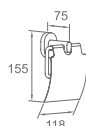

WWG43210

Original Code: WG4321
Product Name: Tissue Holder
Main Material: SS304
Finish: Mirror