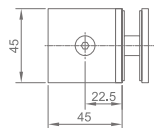

WWB31020

Original Code: WB3102
Product Name: Fixing Clamp
Main Material: SS304
Finish: Mirror/Satin
Glass Door Thickness: 8-10mm
Hole Size: Ø16
Install Location: Glass and Wall