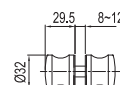

WLS91020

Original Code: YL1102
Product Name: Handle
Main Material: SS304
Finish: Mirror/Satin
Glass Door Thickness: 8-12mm
Drilling Size: Ø12