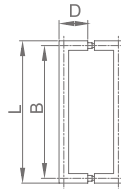

WLS560

Original Code: LS509
Product Name: Handle
Main Material: SS304
Finish: Mirror/Satin
Applicable Glass Thickness: 8-12mm

Code	Drilling size	Pipe size	L(mm)	B(mm)	D(mm)
WLS56020	Ø12	30*15	180	165	40
WLS56030	Ø12	30*15	290	275	55