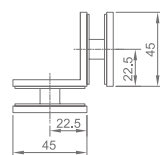

WWB35030

Original Code: WB3503
Product Name: Fixing Clamp
Main Material: SS304
Finish: Mirror/Satin
Glass Door Thickness: 8-10mm
Hole Size: Ø16
Install Location: Glass and Glass