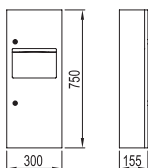

WZH20070

Original Code: ZH207
Product Name: Tissue Box
Main Material: SS304
Finish: Satin
With trash basket