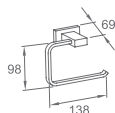

WWG17220

Original Code: WG1722
Product Name: Tissue Holder
Main Material: SS304
Finish: Mirror or Satin