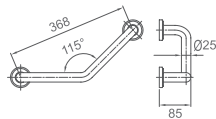

WFS31080

Original Code: YL3108
Product Name: Handrail
Main Material: SS304
Finish: Mirror or Satin