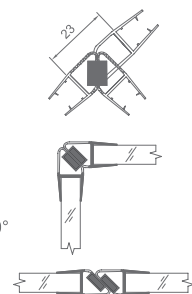

WJT20010

Original Code: JT201
Product Name: Strip
Main Material: Transparent PVC
Glass Thickness: 8/10/12mm
Function Features: Resist water-penetration from the crack of side-hung door which can open 180° or 90°
Install Method: Clip the glass at side