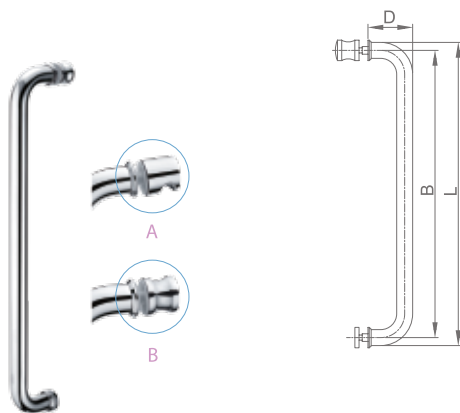

WLS180

Original Code: LS511
Product Name: Handle
Main Material: SS304
Finish: Mirror/Satin
Applicable Glass Thickness: 8-12mm

Code	Drilling size	Pipe size	L(mm)	B(mm)	D(mm)
WLS1805A/B	Ø14	Ø25	500	475	70
WLS1804A/B	Ø14	Ø25	400	375	70