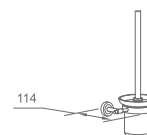

WWG31240

Original Code: WG3124
Product Name: Toilet Brush
Main Material: SS304
Finish: Mirror