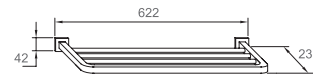

WWG39030

Original Code: WG3903
Product Name: Towel Shelf
Main Material: SS304
Finish: Mirror or Satin