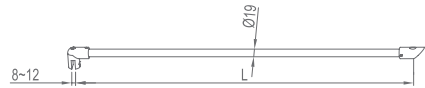

★ **WCG10070**

Original Code: CG107
Product Name: Support Bar
Main Material: SS304
Finish: Mirror/Satin
Applicable Thickness: 8-12mm