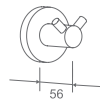

WWG40070

Product Name: Glass Shelf
Main Material: SS304
Finish: Mirror or Satin

WWG40080

Original Code: WG4008
Product Name: Towel Ring
Main Material: SS304
Finish: Mirror or Satin

WWG40100

Original Code: WG4010
Product Name: Clothes Hook
Main Material: SS304
Finish: Mirror or Satin