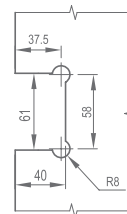

WHY11020

Original Code: Y1102
Product Name: Glass Door Hinge
Main Material: SS304
Finish: Mirror/Satin
Glass Door Thickness: 8-12mm
Glass Door Width: 600-800mm
Maximum Door Weight: 65kg/pair
Function: