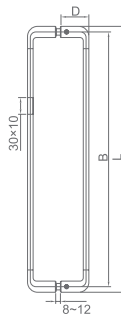

WLS561

Original Code: LS513
Product Name: Handle
Main Material: SS304
Finish: Mirror/Satin
Applicable Glass Thickness: 8-12mm

Code	Drilling size	Pipe size	L(mm)	B(mm)	D(mm)
WLS56150	Ø12	25*10	477	457	50