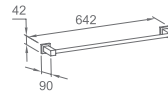

★ : Length can be customized according to project demand.

Hanging Hardware

WWG15010

Original Code: WG1501
Product Name: Towel Shelf
Main Material: SS304
Finish: Mirror or Satin

WWG15020

Original Code: WG1502
Product Name: Towel Shelf
Main Material: SS304
Finish: Mirror or Satin