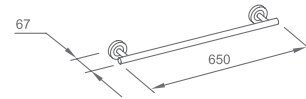

WWG17240

Original Code: WG1724
 Product Name: Toilet Brush
 Main Material: SS304
 Finish: Mirror or Satin

WWG30010

Original Code: WG3001
Product Name: Towel Shelf
Main Material: SS304
Finish: Mirror or Satin