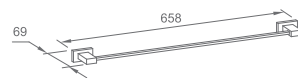

WWG15240

Original Code: WG1524
 Product Name: Toilet Brush
 Main Material: SS304
 Finish: Mirror or Satin

WWG17010

Original Code: WG1701
 Product Name: Towel Shelf
 Main Material: SS304
 Finish: Mirror or Satin