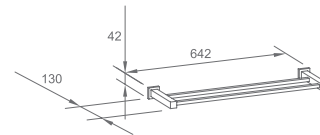

WVG35020

Original Code: WG3502
Product Name: Towel Shelf
Main Material: SS304
Finish: Mirror or Satin