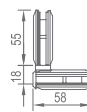

WHY32030

Product Name: Glass Door Hinge
Main Material: SS304
Finish: Mirror/Satin
Glass Door Thickness: 8-10mm
Glass Door Width: 600-800mm
Maximum Door Weight: 45kg/pair
Function: 90 X 90