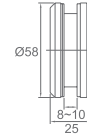

WLS92010

Original Code: YL1201
Product name: Handle
Main Material: SS304
Finish: Mirror/Satin
Glass Door Thickness: 8-10mm
Drilling size: $\varnothing 46$