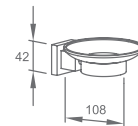

WWG15140

Original Code: WG1514
Product Name: Soap Dish
Main Material: SS304
Finish: Mirror or Satin