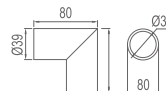

WGD40090

Original Code: GD409
Product Name: Elbow
Main Material: SS304
Finish: Satin

★ WGD50100

Original Code: GD510
Product Name: Pipe
Main Material: SS304
Finish: Satin
Diameter: Ø 32mm