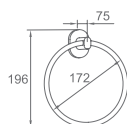

WWG43080

Original Code: WG4308
Product Name: Towel Ring
Main Material: SS304
Finish: Mirror