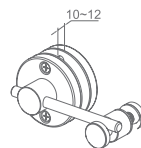

WGD11150

Product Name: Indicative Lock
Main Material: SS304
Finish: Satin
Applicable Thickness: 10-12mm