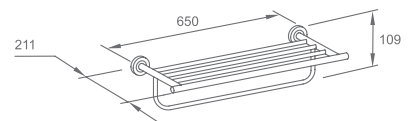

WWG30040

Original Code: WG3004
Product Name: Towel Shelf
Main Material: SS304
Finish: Mirror or Satin