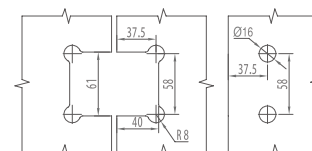

WHY12060

Original Code: Y1206
Product Name: Glass Door Hinge
Main Material: SS304
Finish: Mirror/Satin
Glass Door Thickness: 8-12mm
Glass Door Width: 600-800mm
Maximum Door Weight: 65kg/pair
Function: