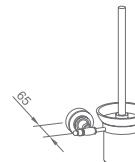

WWG47200

Product Name: Double Cups
Main Material: SS304
Finish: Mirror or Satin

WWG47210

Product Name: Tissue Holder
Main Material: SS304
Finish: Mirror

WWG47240

Product Name: Toilet Brush
Main Material: SS304
Finish: Mirror