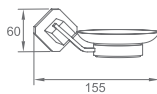

WWG42140

Original Code: WG4214
Product Name: Soap Dish
Main Material: SS304
Finish: Satin