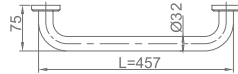

WFS11010

Original Code: FS1101
Product Name: Handrail
Main Material: SS304
Finish: Mirror or Satin