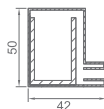

WTL30330

Product Name: Connecting Column
Main Material: SS304
Finish: Mirror
Suitable Thickness: 8/10mm