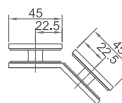

WWB11070

Original Code: WB1107
Product Name: Fixing Clamp
Main Material: SS304
Finish: Mirror/Satin
Glass Door Thickness: 8-12mm
Hole Size: Ø16
Install Location: Glass and Glass