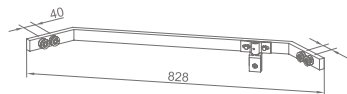

★ WYP10050

Original Code: YP105
Product Name: Side Hung Spindle
Main Material: SS304
Finish: Mirror/Satin
Glass Door Thickness: 8-10mm
Applicable Door Width: 600-800mm
Maximum Loading: 45kg