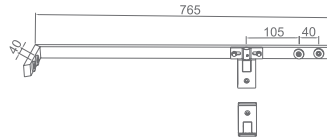

★ WYP13010

Original Code: YP131
Product Name: Side Hung Spindle
Main Material: SS304
Finish: Mirror/Satin
Glass Door Thickness: 8-12mm
Applicable Door Width: 600-1000mm
Maximum Loading: 65kg

★ WYP13020

Original Code: YP132
Product Name: Side Hung Spindle
Main Material: SS304
Finish: Mirror/Satin
Glass Door Thickness: 8-12mm
Applicable Door Width: 600-1000mm
Maximum Loading: 65kg