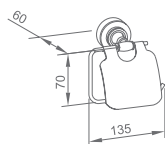

WWG47210

Product Name: Tissue Holder
Main Material: SS304
Finish: Mirror