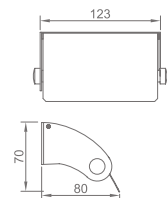

WZH10120

Original Code: ZH112
Product Name: Tissue Box
Main Material: SS304
Finish: Mirror