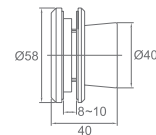

WLS92030

Original Code: YL1203
Product Name: Handle
Main Material: SS304
Finish: Mirror/Satin
Glass Door Thickness: 8-10mm
Drilling size: $\varnothing 46$