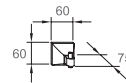

WWG38090

Original Code: WG3809
Product Name: Clothes Hook
Main Material: SS304
Finish: Mirror