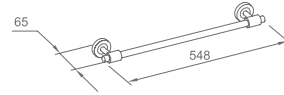

WWG30240

Original Code: WG3024
 Product Name: Toilet Brush
 Main Material: SS304
 Finish: Mirror or Satin

WWG31010

Original Code: WG3101
Product Name: Towel Shelf
Main Material: SS304
Finish: Mirror

WWG31020