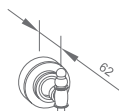

WWG47090

Product Name: Clothes Hook
Main Material: SS304
Finish: Mirror