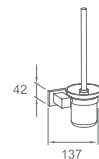

WWG35240

Original Code: WG3524
Product Name: Toilet Brush
Main Material: SS304
Finish: Mirror or Satin