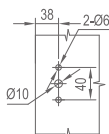

WGD40050

Original Code: GD405
 Product Name: Indicative Lock
 Main Material: SS304
 Finish: Satin
 Applicable Thickness: 12mm-18mm

Cutting Hole

WGD40060

Original Code: GD406
 Product Name: Clothes Hook
 Main Material: SS304
 Finish: Satin
 Applicable Thickness: 12mm-18mm