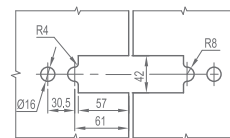

WHY1303

Original Code: Y1303
Product Name: Glass Door Hinge
Main Material: SS304
Finish: Mirror/Satin
Glass Door Thickness: 8-12mm
Glass Door Width: 600-800mm
Maximum Door Weight: 65kg/pair
Function: