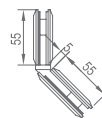

WHY32040

Product Name: Glass Door Hinge
Main Material: SS304
Finish: Mirror/Satin
Glass Door Thickness: 8-10mm
Glass Door Width: 600-800mm
Maximum Door Weight: 45kg/pair
Function: 90 X 35