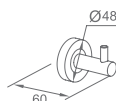

WWG30080

Original Code: WG3008
 Product Name: Towel Ring
 Main Material: SS304
 Finish: Mirror or Satin

WWG30090

Original Code: WG3009
 Product Name: Clothes Hook
 Main Material: SS304
 Finish: Mirror or Satin