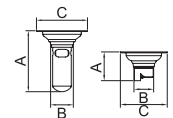

WDL3023A/B/C

Original Code: DL323
Product Name: Floor Drain
Main Material: SS304
Finish: Satin

Code	Applicable pipe Dia	A(mm)	B(mm)	C(mm)
WDL3023A/B	Ø50	117	Ø45	□100
WDL3023C	Ø50	60	Ø45	□100