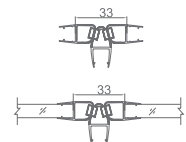

WJT30010

Original Code: JT301
Product Name: Strip
Main Material: Transparent PVC
Glass Thickness: 8/10/12mm
Function Features: Resist water-penetration from 2 nos door sash and fixed glass door.
Install Method: Matched with WJT20030