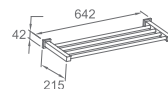

WWG15030

Original Code: WG1503
Product Name: Towel Shelf
Main Material: SS304
Finish: Mirror or Satin