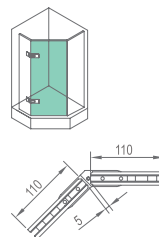

WHY1304

Original Code: Y1304
Product Name: Glass Door Hinge
Main Material: SS304
Finish: Mirror/Satin
Glass Door Thickness: 8-12mm
Glass Door Width: 600-800mm
Maximum Door Weight: 65kg/pair
Function: