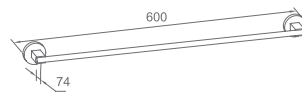

WWG40240

Original Code: WG4024
Product Name: Toilet Brush
Main Material: SS304
Finish: Mirror or Satin

WWG41010

Original Code: WG4101
Product Name: Towel Shelf
Main Material: SS304
Finish: Mirror or Satin