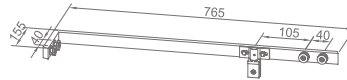

★ WYP10040

Original Code: YP104
Product Name: Side Hung Spindle
Main Material: SS304
Finish: Mirror/Satin
Glass Door Thickness: 8-10mm
Applicable Door Width: 600-800mm
Maximum Loading: 45kg