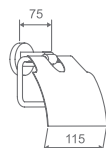

WWG41210

Original Code: WG4121
 Product Name: Tissue Holder
 Main Material: SS304
 Finish: Mirror or Satin

WWG41240

Original Code: WG4124
 Product Name: Toilet Brush
 Main Material: SS304
 Finish: Mirror or Satin