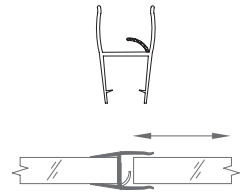

WJT10080

Original Code: JT108
Product Name: Strip
Main Material: Transparent PVC
Glass Thickness: 8/10/12mm
Function Features: Resist water-penetration from the crack of sliding glass door.
Install Method: Clip the glass at side