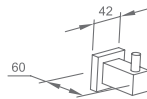

WWG15090

Original Code: WG1509
Product Name: Clothes Hook
Main Material: SS304
Finish: Mirror or Satin