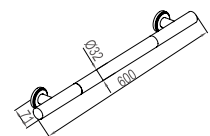

Original Code: YL3103
Product Name: Handrail
Main Material: SS304
Finish: Mirror or Satin

WFS31080

Original Code: YL3108
Product Name: Handrail
Main Material: SS304
Finish: Mirror or Satin

WFS32010

Product Name: Handrail
Main Material: SS304+ABS
Finish: Mirror or Satin