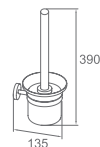

WWG40240

Original Code: WG4024
Product Name: Toilet Brush
Main Material: SS304
Finish: Mirror or Satin