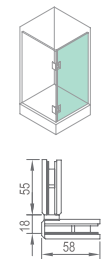

WHY11030

Original Code: Y1103
Product Name: Glass Door Hinge
Main Material: SS304
Finish: Mirror/Satin
Glass Door Thickness: 8-12mm
Glass Door Width: 600-800mm
Maximum Door Weight: 65kg/pair
Function: