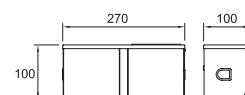

WZH10090

Original Code: ZH109
Product Name: Tissue Box
Main Material: SS304
Finish: Mirror