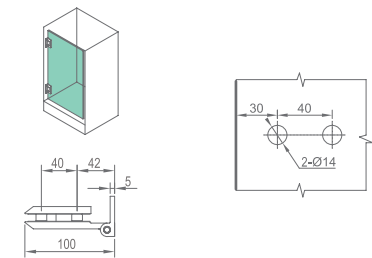

WHY52010

Original Code: Y5201
Product Name: Glass Door Hinge
Main Material: SS304
Finish: Mirror/Satin
Glass Door Thickness: 8-12mm
Glass Door Width: 600-800mm
Maximum Door Weight: 50kg/pair
Function: