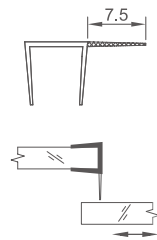

WJT1003T

Original Code: JT103T
Product Name: Strip
Main Material: Transparent PVC
Glass Thickness: 8/10mm
Function Features: Resist water-penetration
at the gap between sliding glass doors and fixed glass
Install Method: Clip the glass at side.