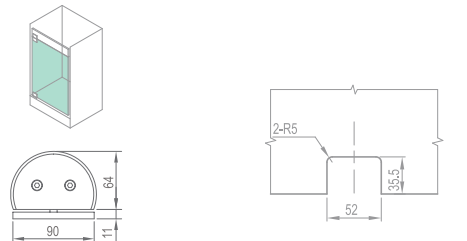

WHY1521

Original Code: Y1521
Product Name: Glass Door Hinge
Main Material: SS304
Finish: Mirror/Satin
Glass Door Thickness: 8-12mm
Glass Door Width: 600-800mm
Maximum Door Weight: 40kg/pair
Function: