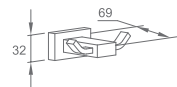

WWG17100

Original Code: WG1710
Product Name: Clothes Hook
Main Material: SS304
Finish: Mirror or Satin