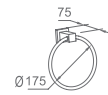

WWG15080

Original Code: WG1508
Product Name: Towel Ring
Main Material: SS304
Finish: Mirror or Satin