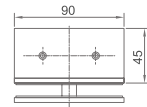

WWB11120

Original Code: WB1112
Product Name: Fixing Clamp
Main Material: SS304
Finish: Mirror/Satin
Glass Door Thickness: 8-12mm
Hole Size: Ø16
Install Location: Glass and wall