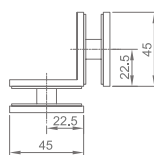

WWB31030

Original Code: WB3103
Product Name: Fixing Clamp
Main Material: SS304
Finish: Mirror/Satin
Glass Door Thickness: 8-10mm
Hole Size: Ø16
Install Location: Glass and Glass