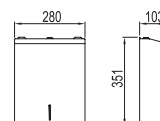

WZH10070

Original Code: ZH107
Product Name: Tissue Box
Main Material: SS304
Finish: Satin