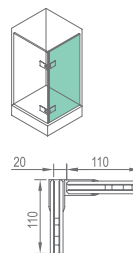

WHY1303

Original Code: Y1303
Product Name: Glass Door Hinge
Main Material: SS304
Finish: Mirror/Satin
Glass Door Thickness: 8-12mm
Glass Door Width: 600-800mm
Maximum Door Weight: 65kg/pair
Function: