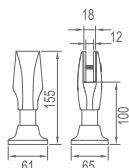

WGD50010

Original Code: GD501
Product Name: Mounting Bracket
Main Material: SS304
Finish: Satin
Applicable Thickness: 12mm/18mm