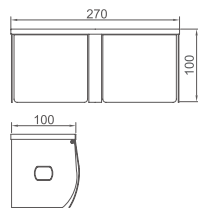

WZH1009A

Original Code: ZH109A
Product Name: Tissue Box
Main Material: SS304
Finish: Mirror