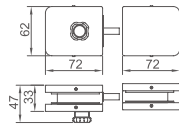

WGD75020

Original Code: GD7502
Product Name: Indicative Lock
Main Material: SS304
Finish: Satin
Applicable Thickness: 10-12mm

WGD75320

Original Code: GD7532
Product Name: Indicative Lock
Main Material: SS304
Finish: Satin
Applicable Thickness: 10-12mm