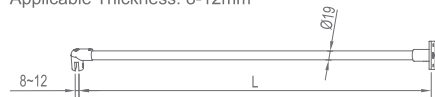

★ **WCG1008A**

Original Code: CG108A
Product Name: Support Bar
Main Material: SS304
Finish: Mirror/Satin
Applicable Thickness: 8-12mm