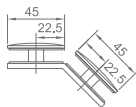

WWB13070

Original Code: WB1307
Product Name: Fixing Clamp
Main Material: SS304
Finish: Mirror/Satin
Glass Door Thickness: 8-12mm
Hole Size: Ø16
Install Location: Glass and Glass