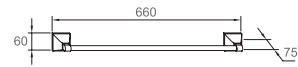

WWG35240

Original Code: WG3524
 Product Name: Toilet Brush
 Main Material: SS304
 Finish: Mirror or Satin

WWG38010

Original Code: WG3801
Product Name: Towel Shelf
Main Material: SS304
Finish: Mirror

WWG38020